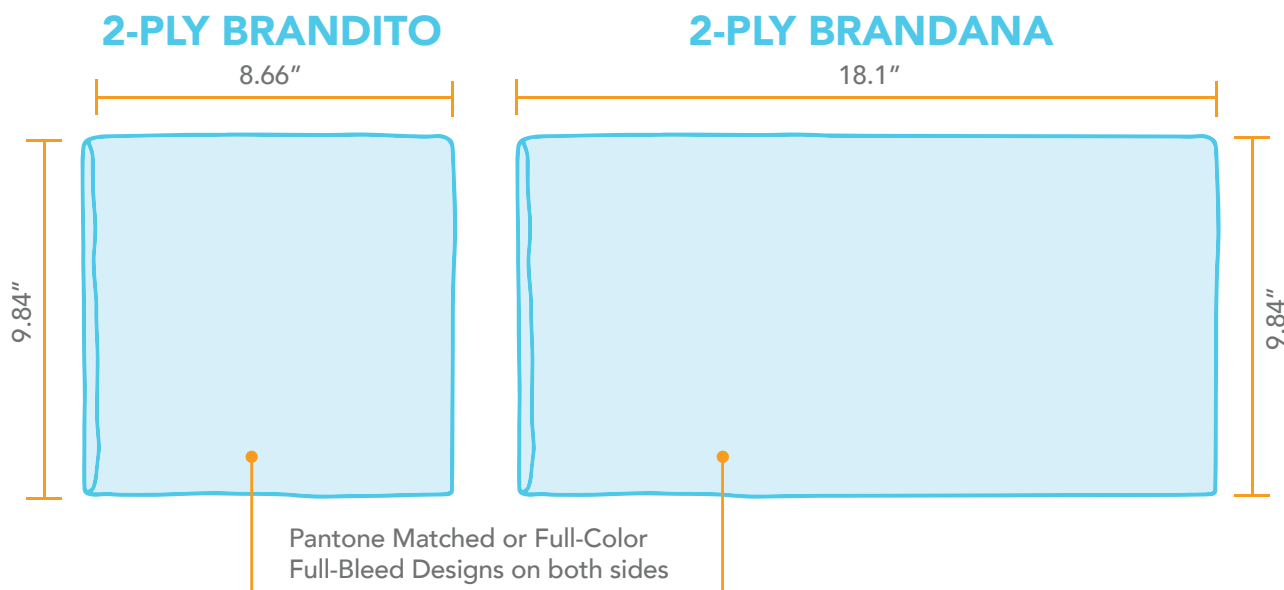

2-PLY BRANDANA & BRANDITO

PANTONE MATCHED FACE COVER

**PANTONE
MATCHED**

Featuring two layers of soft, breathable polyester with a premium finished edge.

PREMIUM ADD ONS

Full Color Imprint

Custom Insert Card

Inside Layer Printing

PRODUCTION TIME 17 DAYS

2-PLY BRANDANA & BRANDITO

BASE PRICE (R)

QTY	250	500	1000	2500	5000	10000
2-PLY BRANDITO	4.17	3.75	3.08	2.75	2.46	2.34
2-PLY BRANDANA	6.65	5.83	4.98	4.65	4.15	3.91

Base price includes: 1-Color Pantone matched imprint on 2-ply white stretch polyester fabric.

ADD-ONS (R)

QTY	250	500	1000	2500	5000	10000
ADD PRINT COLOR	0.58	0.42	0.25	0.16	0.16	0.10
CUSTOM INSERT CARD	1.00	0.67	0.50	0.37	0.25	0.20
DIFFERENT DESIGN ON FRONT/BACK	0.92	0.58	0.33	0.25	0.25	0.17
FULL COLOR IMPRINT	1.08	0.75	0.58	0.40	0.33	0.25
BRANDITO INSIDE LAYER PRINTING	1.44	1.00	0.98	0.82	0.70	0.70
BRANDANA INSIDE LAYER PRINTING	2.08	1.42	1.25	1.08	1.00	0.92
INDIVIDUAL POLYBAG	0.40	0.33	0.25	0.20	0.17	0.13

Production time: 17 working days (+2 days with individual polybag)

Rush Production Available: 15 working days

2-ply Brandana Standard Packaging: 125 pcs/carton. 1 carton = 16 lbs

2-ply Brandito Standard Packaging: 250 pcs/carton. 1 carton = 16 lbs