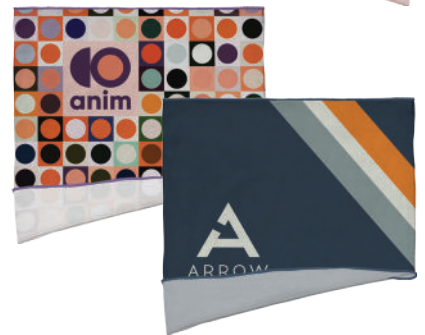

2-PLY BRANDANA & BRANDITO

PANTONE MATCHED FACE COVER

**PANTONE
MATCHED**

Featuring two layers of soft, breathable polyester with a premium finished edge.

PREMIUM ADD ONS

Full Color Imprint

Custom Insert Card