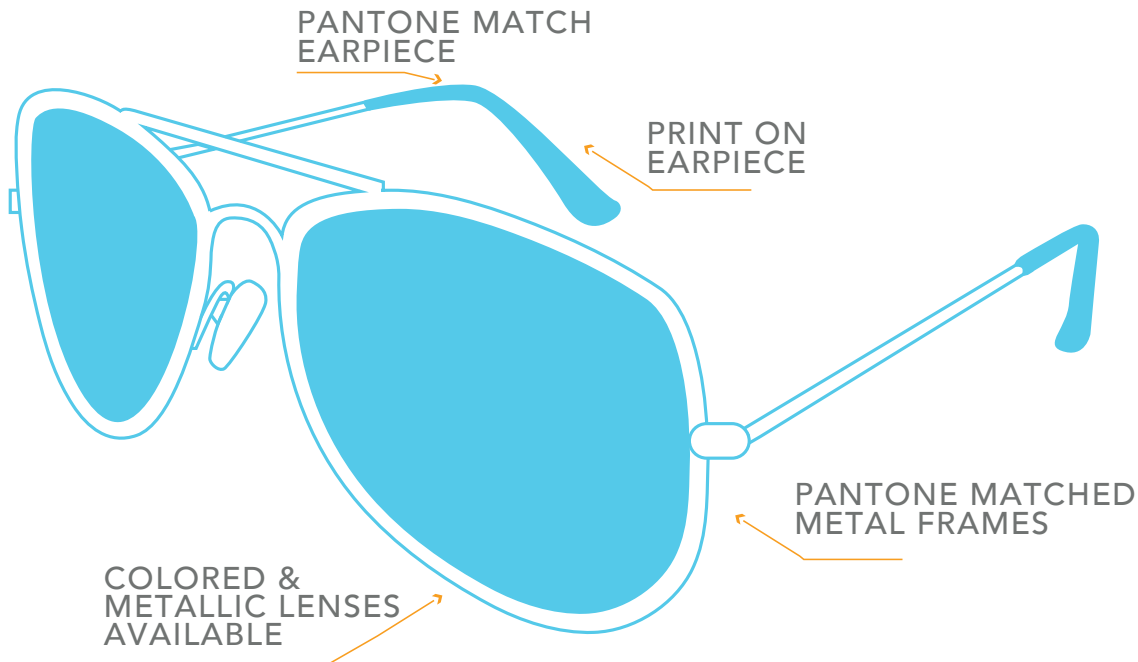

AVIATOR SUNGLASSES

**PRODUCTION
TIME**

**MINIMUM
ORDER**

**PANTONE
MATCHED**

PREMIUM ADD ONS

Change Lens Color

Pantone Matched Earpiece

Screenprint on Earpiece

Full Color Pouch

PRODUCTION TIME 22 DAYS

AVIATOR SUNGLASSES

BASE PRICE (R)

QTY	250	500	1000	2500	5000	10000
AVIATORS	9.08	4.86	4.59	4.30	4.14	3.98

Base pricing includes: PMS matched metal frame with 1 color imprint on the lens, black plastic earpieces, bulk packaging.

ADD-ONS (R)

QTY	250	500	1000	2500	5000	10000
PANTONE MATCH EARPIECE	1.13	0.61	0.54	0.49	0.45	0.42
CHANGE LENS COLOR	0.52	0.26	0.21	0.17	0.17	0.14
METALLIC LENSES	0.69	0.35	0.31	0.31	0.28	0.28
ADD SCREENPRINT POUCH	3.09	1.63	0.95	0.87	0.80	0.75
ADD FULL-COLOR POUCH	6.75	3.47	1.82	1.47	1.23	1.11
PRINT ON EARPIECE	0.76	0.38	0.35	0.31	0.26	0.23