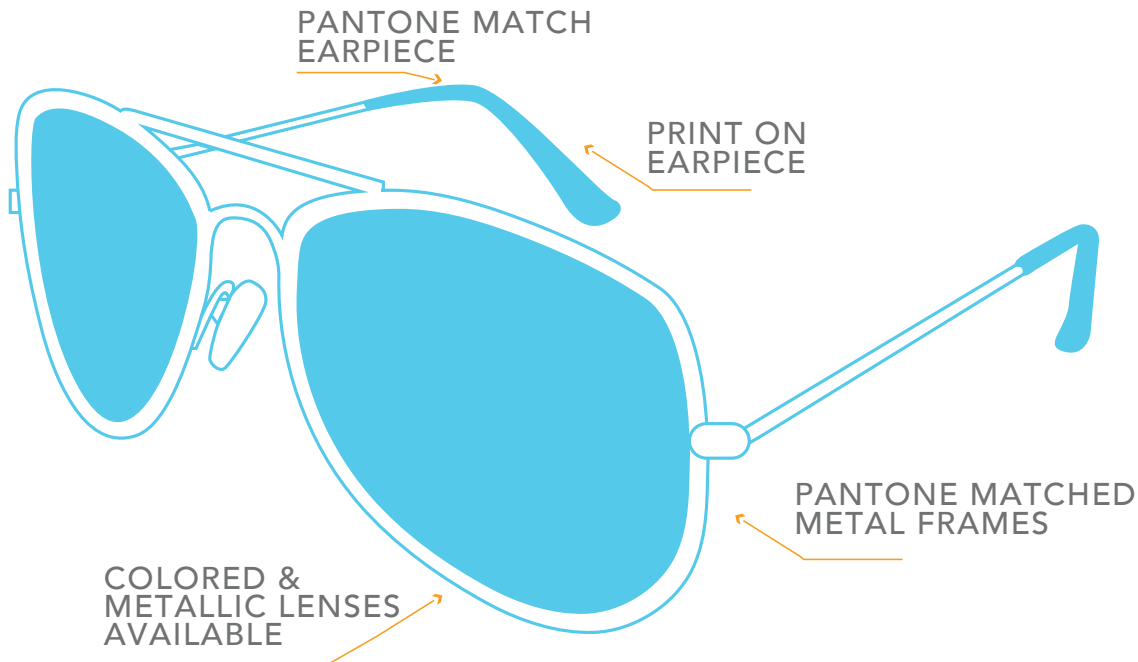

## PREMIUM ADD ONS

Change Lens Color

PMS Matched Ear Piece

Screenprint on Ear Piece

Full-Color Pouch

**PRODUCTION TIME 23 DAYS**

# AVIATOR SUNGLASSES

## BASE PRICE (R)

QTY	250	500	1000
<b>AVIATORS</b>	<b>5.75</b>	<b>3.92</b>	<b>3.47</b>

Base pricing includes: 1 color PMS matched metal frame with 1 color imprint on the lens, black or white plastic earpieces. Individual polybagged.

## ADD-ONS (R)

QTY	250	500	1000
<b>LENS DECORATION UP TO 3 COLORS</b>	<b>1.08</b>	<b>0.58</b>	<b>0.52</b>
<b>METALLIC LENSES</b>	<b>0.70</b>	<b>0.35</b>	<b>0.32</b>
<b>POUCHES (BLACK OR WHITE W/ ONE COLOR SCREEN PRINT)</b>	<b>3.33</b>	<b>1.65</b>	<b>1.25</b>
<b>POUCHES (FULL COLOR &amp; FULL BLEED)</b>	<b>6.75</b>	<b>3.47</b>	<b>1.82</b>
<b>PMS MATCH EAR PIECES</b>	<b>0.75</b>	<b>0.58</b>	<b>0.50</b>
<b>POLARIZED LENSES</b>	<b>5.00</b>	<b>2.50</b>	<b>2.48</b>
<b>PRINT ON PLASTIC EAR, 1 COLOR</b>	<b>0.58</b>	<b>0.42</b>	<b>0.33</b>