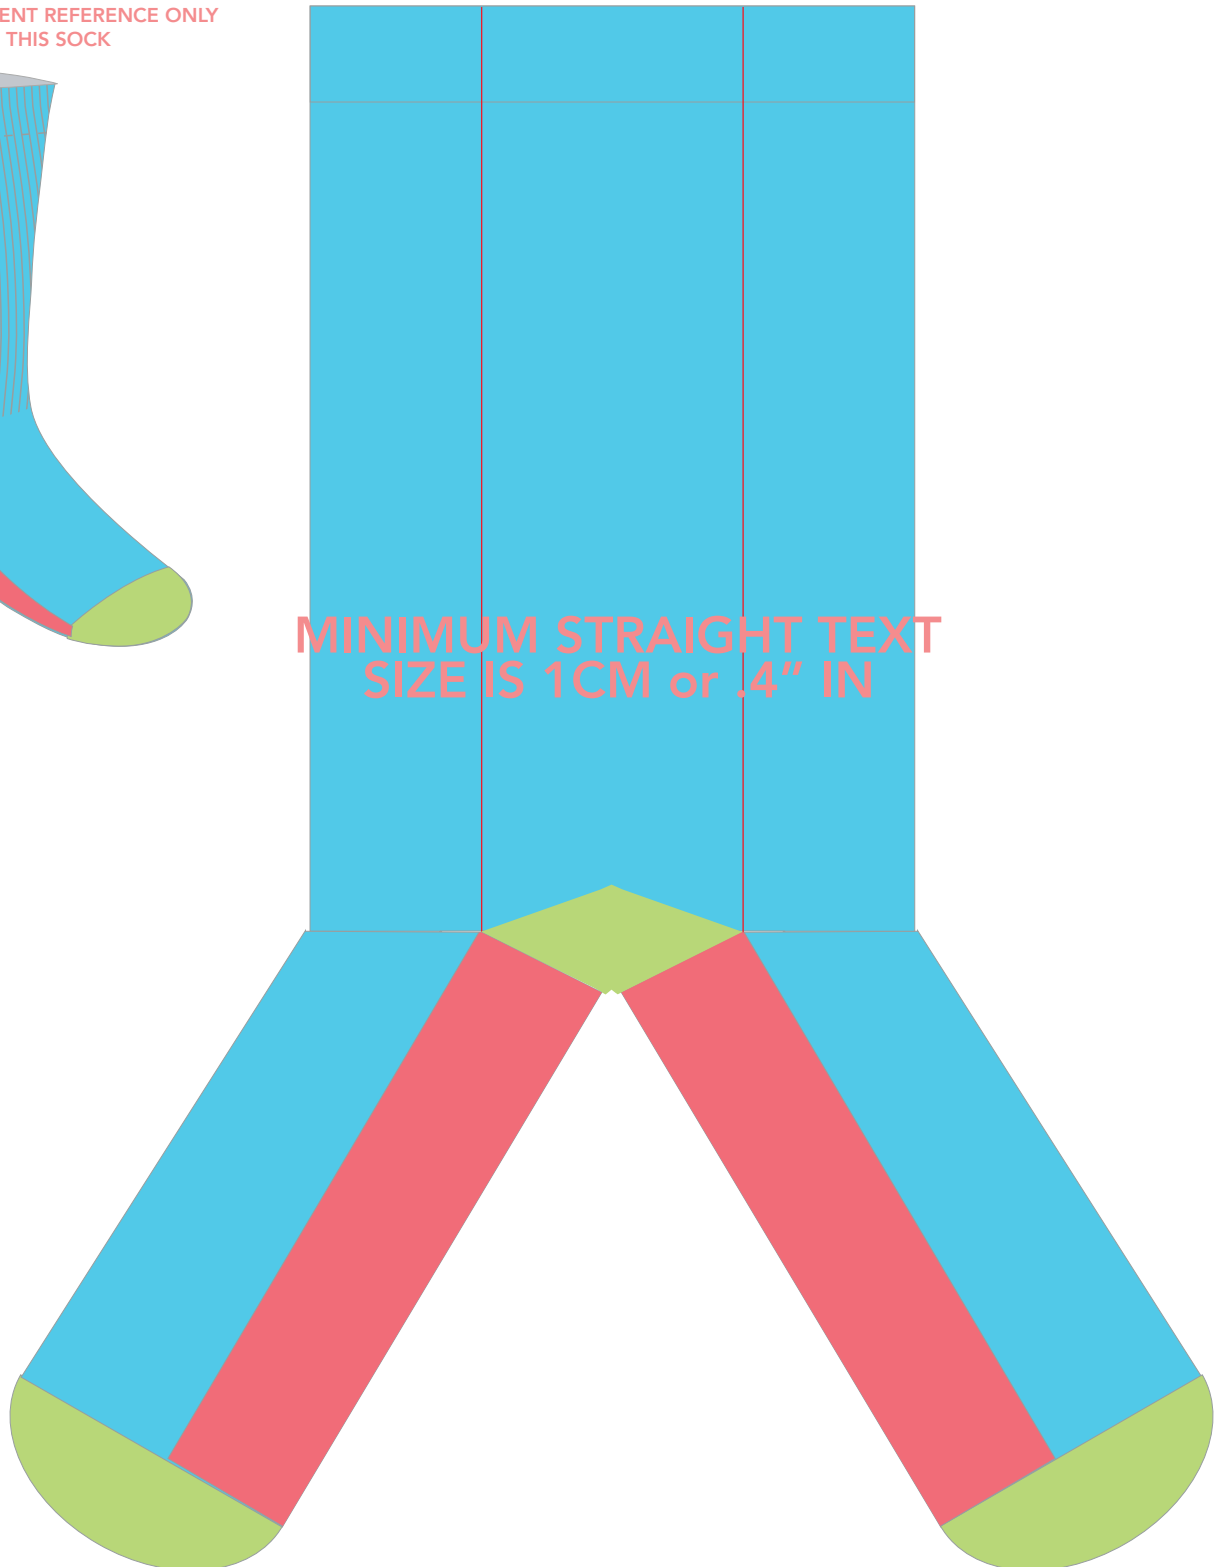

ATHLETIC SOCKS - RIBBED

REFERENCE GUIDE

SOCK FOR TEMPLATE PLACEMENT REFERENCE ONLY
DO NOT DESIGN IN THIS SOCK