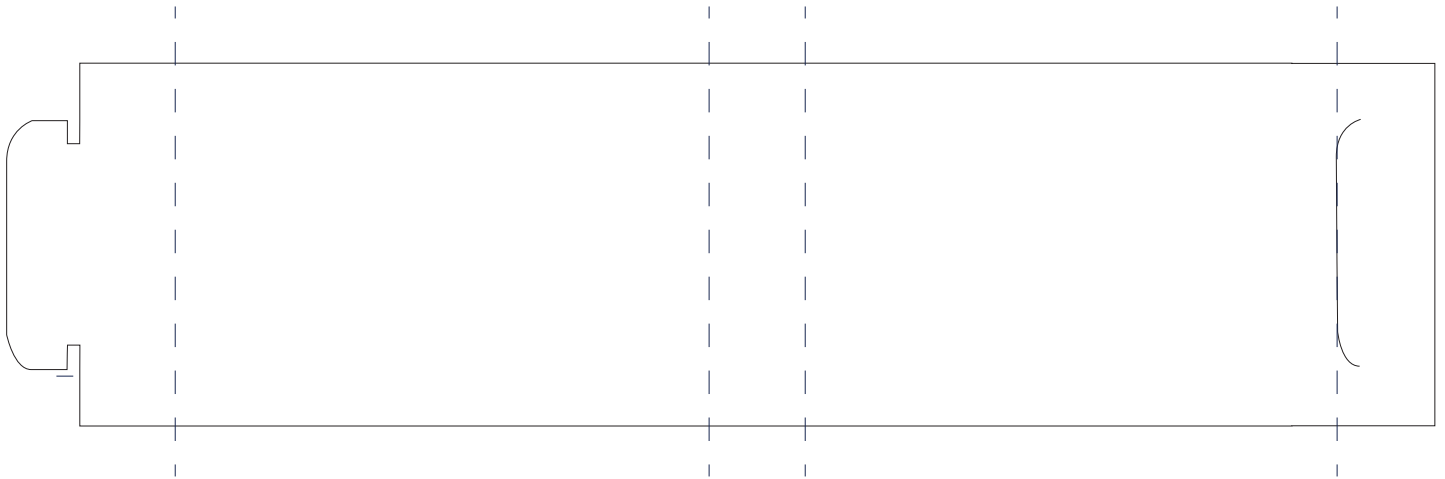

— — — — — BLACK DOTTED LINE MARKS FOLD LINE

----- RED DOTTED LINE MARKS BLEED LINE

HANG TAG

Artwork Layout

NOTE: ART SHOWN AT 100%
Final Dimensions: 2.5" W X 6" H

----- Hole punch margin area
- - - - Gray line marks Fold lines
300gsm weight

WRAP TAG

Artwork Layout

NOTE: ART SHOWN AT 75%

— — — BLACK DOTTED LINE MARKS FOLD LINE

SOCK BOX - TOP

Artwork Layout

NOTE: ART SHOWN AT 50%

--- BLACK DOTTED LINE MARKS FOLD LINE
— SOLID RED LINE MARKS BLEED LINE

SOCK BOX BOTTOM

Artwork Layout

NOTE: ART SHOWN AT 50%

- - BLACK DOTTED LINE MARKS FOLD LINE
- SOLID RED LINE MARKS BLEED LINE

SINGLE SOCK BOX - TOP

Artwork Layout

NOTE: ART SHOWN AT 100%

**DUE TO THE CONSTRUCTION OF THE BOX,
AREAS IN GREY WILL NOT BE VISIBLE**