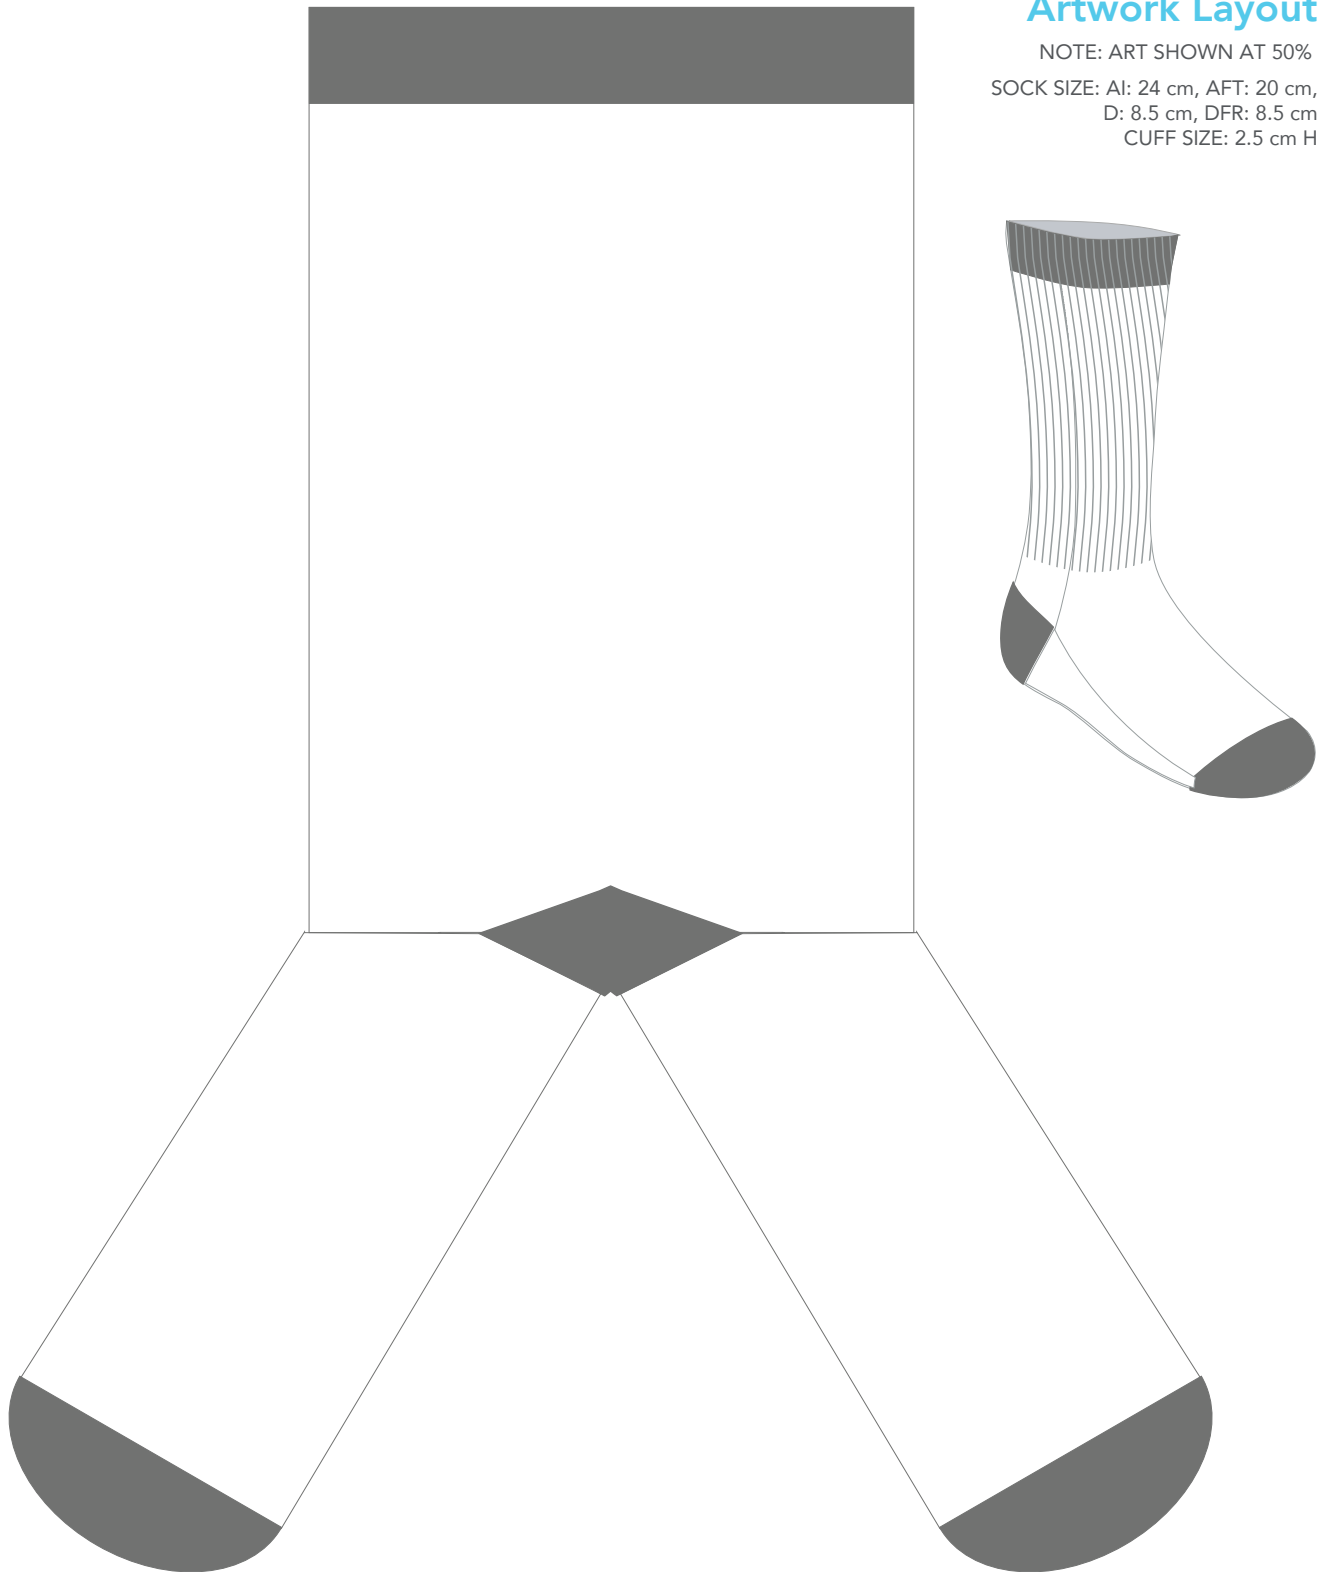

ATHLETIC SOCKS - RIBBED

Artwork Layout

NOTE: ART SHOWN AT 50%
SOCK SIZE: AI: 24 cm, AFT: 20 cm,
D: 8.5 cm, DFR: 8.5 cm
CUFF SIZE: 2.5 cm H

ATHLETIC SOCKS - RIBBED

Flat Artwork Layout

NOTE: ART SHOWN AT 50%

HOW TO USE

1. Use the reference sock to understand what each part of the template represents.
2. Please ensure your design is continuous around the entire sock. Keep in mind the sock is a tube.
3. Please limit your design to 6 total colors (3 PMS matched, 3 closest matches)
NOTE: Toe, heel and cuff colors are included in the 6 colors.
4. Use the guide in the reference sock and template to ensure your designs meet minimum text and line size.
 - All text that is straight must be at least .4" IN or 1 CM in height.
 - Diagonal text must be a minimum of .6" IN or 1.5 CM in height.
 - Lines must be at least .062" IN or .15 CM in width.
5. The toes and heel cannot be printed on.
6. The cuff can be printed, however, more spandex is used in the knitting process in the cuff which results in some distortion of any printing within it.

MINIMUM DIAGONAL TEXT
SIZE IS 1.5 CM or .6" IN

WOVEN CUFF TAG

Artwork Layout

NOTE: ART SHOWN AT 100%

Tag Size: 0.77"W x 1.96"H

Folded at: 0.98"

NOTE: ALL COLORS ARE CLOSEST MATCH

Artwork must be above or below bleed line

— — — — — BLACK DOTTED LINE MARKS FOLD LINE

----- RED DOTTED LINE MARKS BLEED LINE

HANG TAG

Artwork Layout

NOTE: ART SHOWN AT 100%
Final Dimensions: 2.5" W X 6" H

----- Hole punch margin area
- - - - Gray line marks Fold lines
300gsm weight