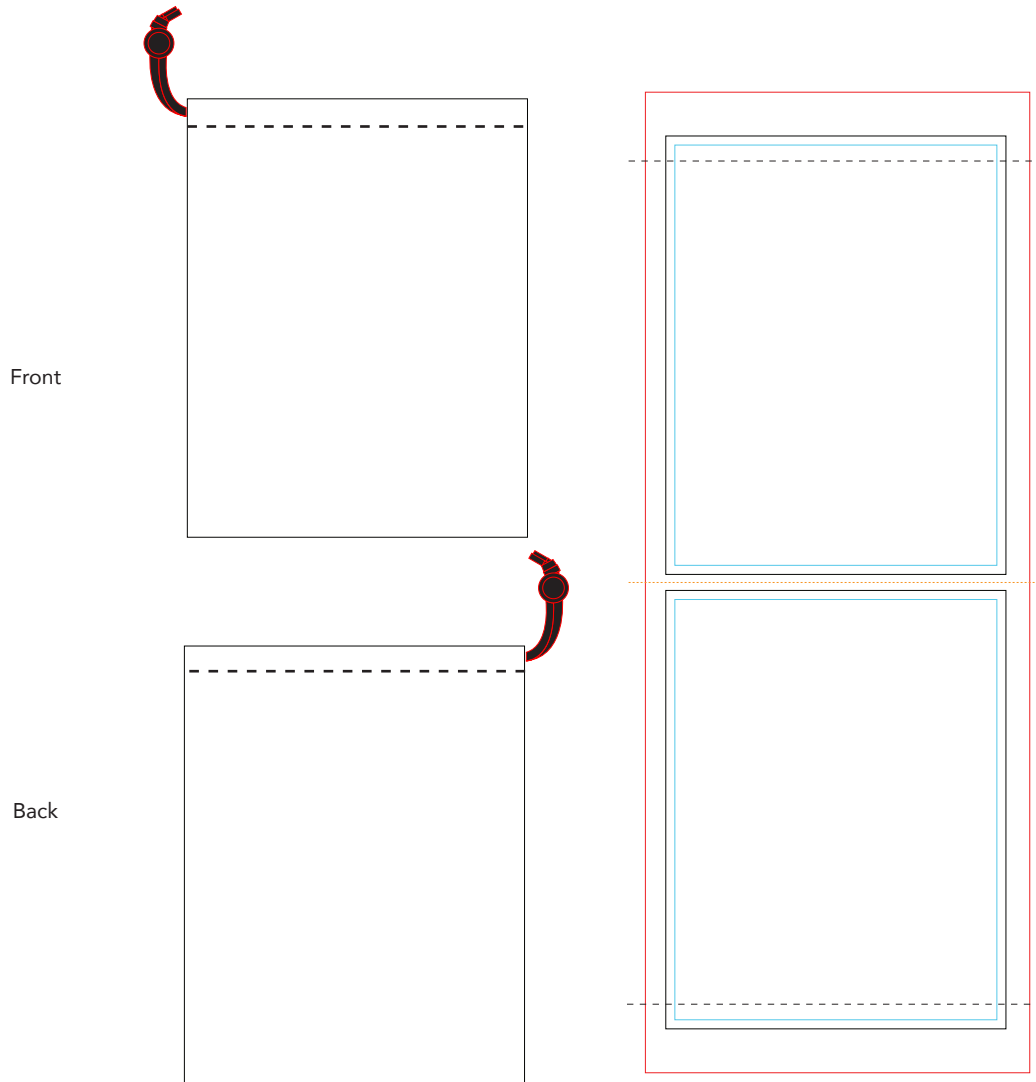

CINCH POUCH MEDIUM

Artwork Layout

NOTE: ARTWORK SHOWN AT 20% SCALE

Final Dimensions: 8.85"W x 11.41"H

Black dotted line marks stitching placement

Solid black line marks product edge

Blue line marks safe zone

Red line marks bleed line

Front

Back