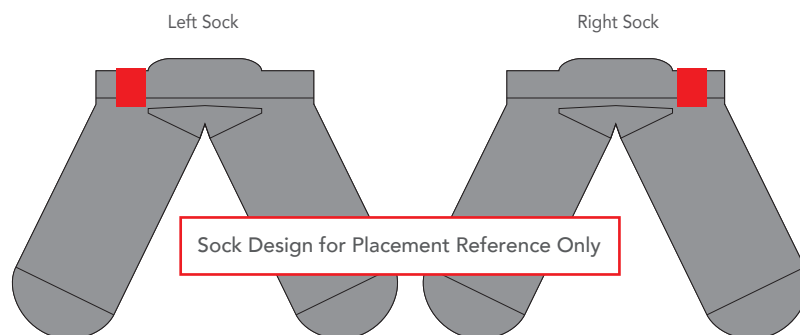

# COMFORT FIT ANKLE SOCK STANDARD CUFF TAG

## FLAT Artwork Layout

NOTE: ART SHOWN AT 100%

NOTE: Art shown at 100% of actual size

Blue line marks artwork safe zone

Orange Dotted Line Marks Fold Line

Black line marks product edge

DO NOT PRINT GUIDELINES

# COMFORT FIT ANKLE SOCK STANDARD WRAPTAG