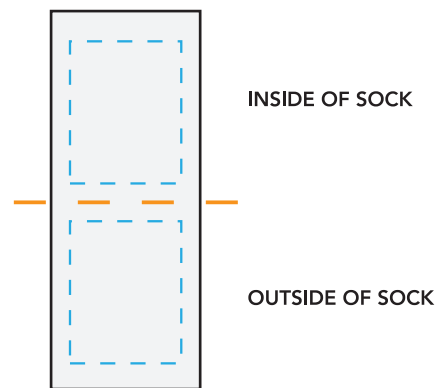

## FLAT Artwork Layout

NOTE: ART SHOWN AT 40%

AI (Heel to Top of Cuff): 4.0cm H

AFT (Heel to Tip of Toe): 20cm L

D (Width of Calf): 8.0cm W

DFR (Width of Foot): 8.0cm W

**Blue Dotted Line Marks Heel Placement**

## FLAT Artwork Layout

NOTE: ART SHOWN AT 100%

NOTE: Art shown at 100% of actual size

Blue line marks artwork safe zone

Orange Dotted Line Marks Fold Line

Black line marks product edge

DO NOT PRINT GUIDELINES