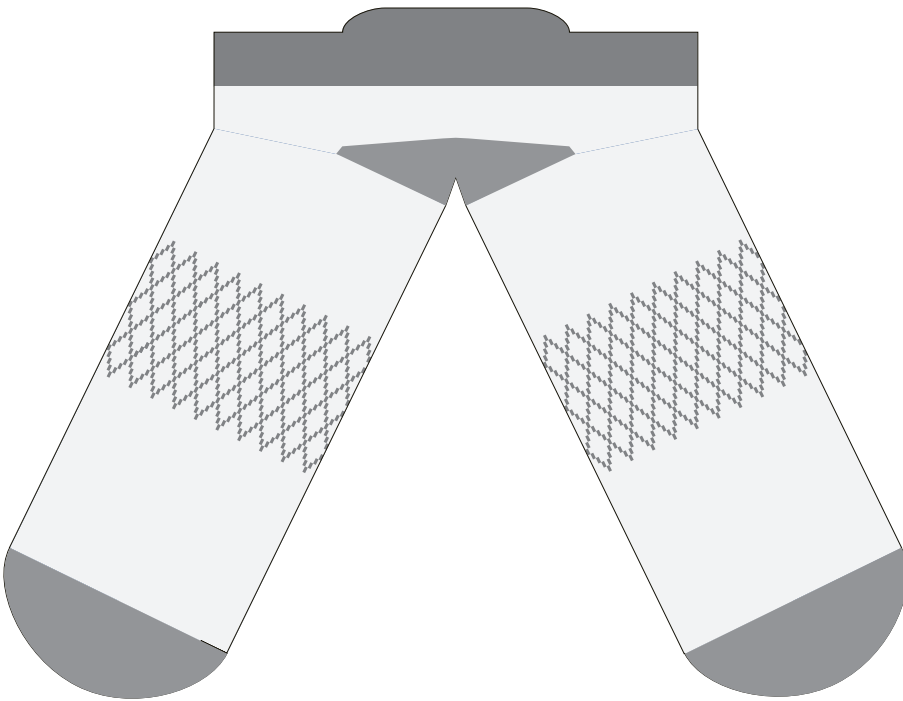

# COMFORT FIT ANKLE SOCK STANDARD

## FLAT Artwork Layout

NOTE: ART SHOWN AT 40%

AI (Heel to Top of Cuff): 4.0cm H

AFT (Heel to Tip of Toe): 20cm L

D (Width of Calf): 8.0cm W

DFR (Width of Foot): 8.0cm W

**Blue Dotted Line Marks Heel Placement**

# COMFORT FIT ANKLE SOCK STANDARD CUFF TAG

## FLAT Artwork Layout

NOTE: ART SHOWN AT 100%

NOTE: Art shown at 100% of actual size

Blue line marks artwork safe zone

Orange Dotted Line Marks Fold Line

Black line marks product edge

DO NOT PRINT GUIDELINES