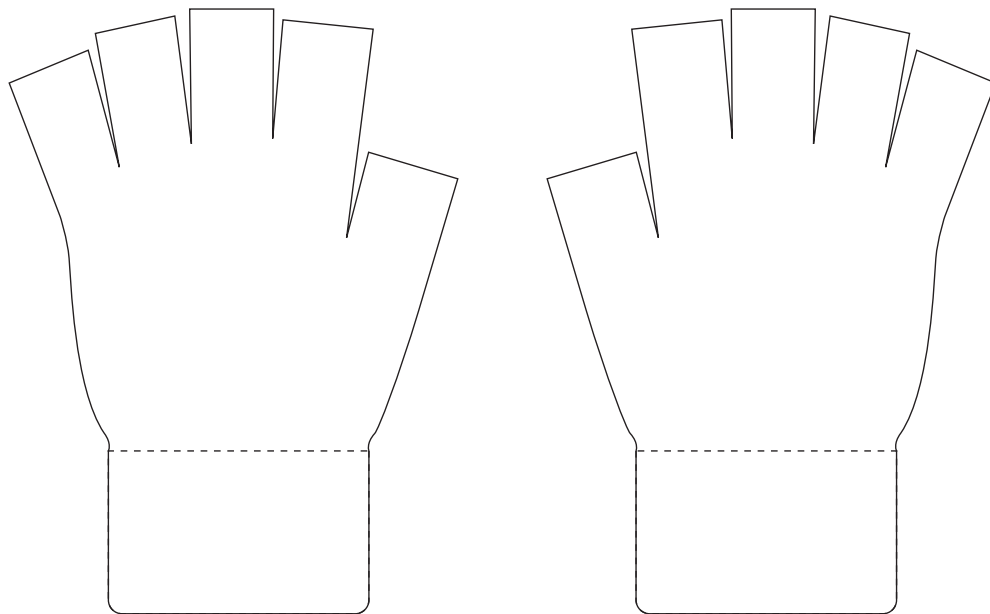

FINGERLESS GLOVES

Artwork Layout

NOTE: ART SHOWN AT 50%

..... BLACK DOTTED LINE MARKS CUFF LINE

FINGERLESS GLOVES

CUFF TAG

Artwork Layout

NOTE: ART SHOWN AT 100%

— — — — — Fold line
- - - - - Bleed line

TAG DIMENSIONS

IN: 0.59" w x 1.96" h

CM: 1.50 w x 5.00 h

TAG FOLDED AT:

IN: 0.98"

CM: 2.50