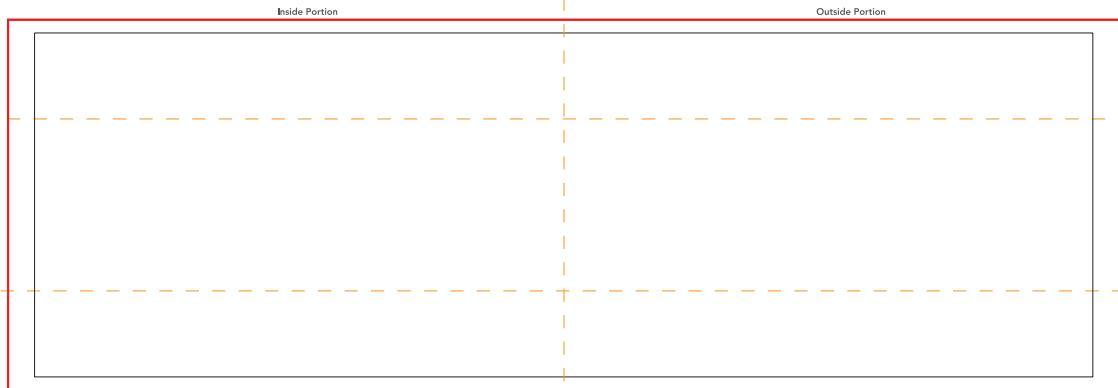

FULL COLOR BUTTON HEADBAND

FLAT Artwork Layout

NOTE: ART SHOWN AT 35%

Flat Loop Dimensions: 16.54" W X 5.51" H

Flat Back Band Dimensions: 2.64"H x 12.99"W

All artwork must bleed to red line

Orange dotted line marks fold line

Black line marks product edge

Left Loop

Right Loop

Back Band

FULL COLOR BUTTON HEADBAND INDIVIDUAL HANGTAG

FLAT Artwork Layout

NOTE: ART SHOWN AT 80%
Flat Dimensions: 2.56" W X 8.5" H
Folded at: 4.5" H

Orange dotted line marks fold line
Black line marks product edge

FULL COLOR BUTTON HEADBAND WOVEN TAG

FLAT Artwork Layout

NOTE: ART SHOWN AT 100%
Flat Dimensions: 9" W X 12" H X 4.5"
Blue line marks artwork safe zone
Orange dotted line marks fold line
Solid black line marks product edge
Dotted black lines mark stitching placement