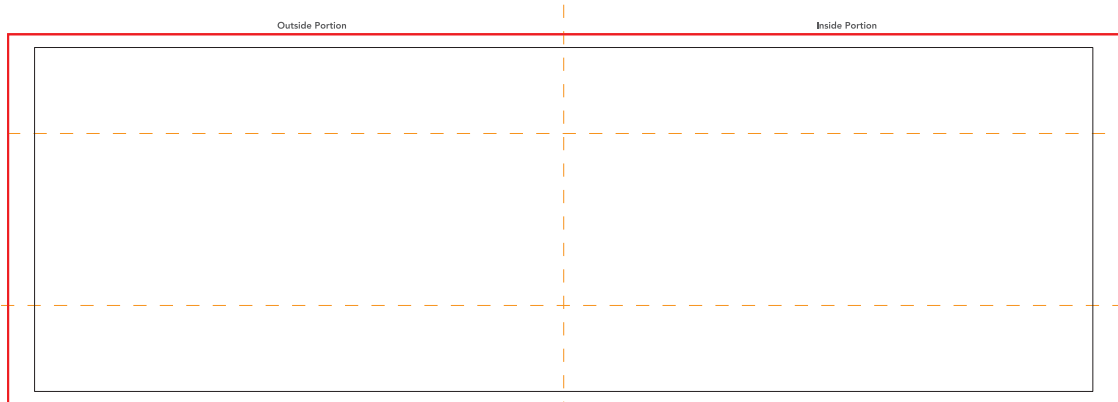

FULL COLOR BUTTON HEADBAND

FLAT Artwork Layout

NOTE: ART SHOWN AT 35%

Flat Loop Dimensions: 16.54" W X 5.51" H

Flat Back Band Dimensions: 2.64"H x 12.99"W

All artwork must bleed to red line

Orange dotted line marks fold line

Black line marks product edge

Left Loop

Right Loop

Back Band

FULL COLOR BUTTON HEADBAND INDIVIDUAL HANGTAG

FLAT Artwork Layout

NOTE: ART SHOWN AT 80%
Flat Dimensions: 2.56" W X 8.5" H
Folded at: 4.5" H

Orange dotted line marks fold line
Black line marks product edge

FULL COLOR BUTTON HEADBAND WOVEN TAG

FLAT Artwork Layout

NOTE: ART SHOWN AT 100%
Flat Dimensions: 9" W X 12" H X 4.5"
Blue line marks artwork safe zone
Orange dotted line marks fold line
Solid black line marks product edge
Dotted black lines mark stitching placement