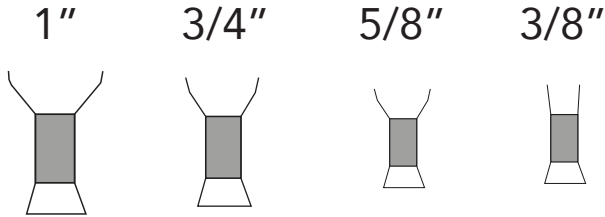

METAL CRIMP & ADJUSTER BEAD

Artwork Layout

NOTE: ART SHOWN AT 50%

METAL CRIMP