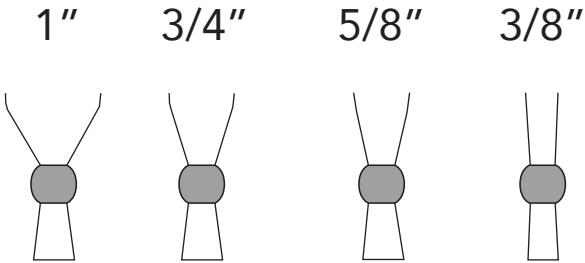

ADJUSTER BEAD - METAL