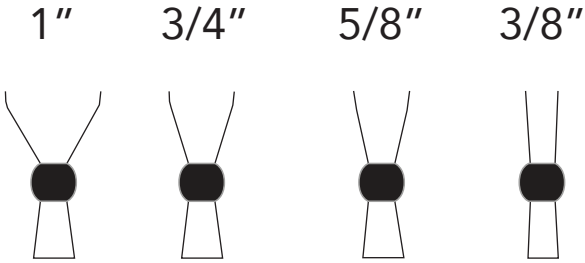

NOTE: ART SHOWN AT 50%

METAL CRIMP

ADJUSTER BEAD - METAL

ADJUSTER BEAD - BLACK PLASTIC

BADGE HOLDER

Artwork Layout

NOTE: ART SHOWN AT 15%

BADGE HOLDERS