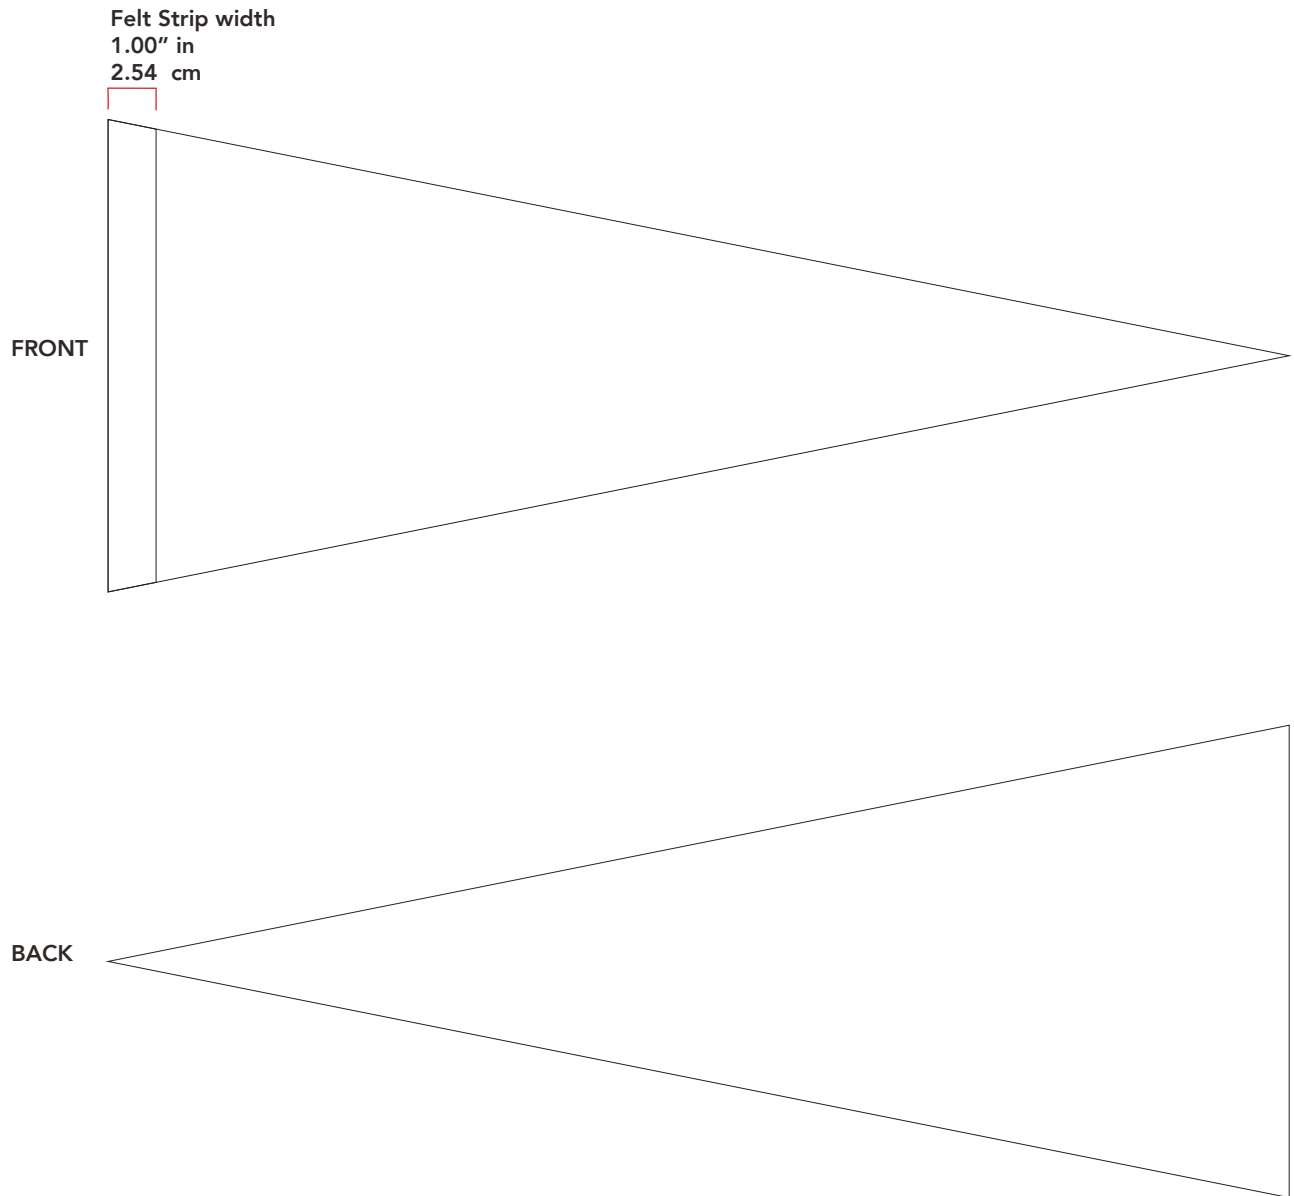

MEDIUM PENNANT

Artwork Layout

NOTE: ART SHOWN AT 22%
Final Dimensions: 24.6" W X 9.84" H

VARSITY TABS

Artwork Layout

NOTE: ART SHOWN AT 100%