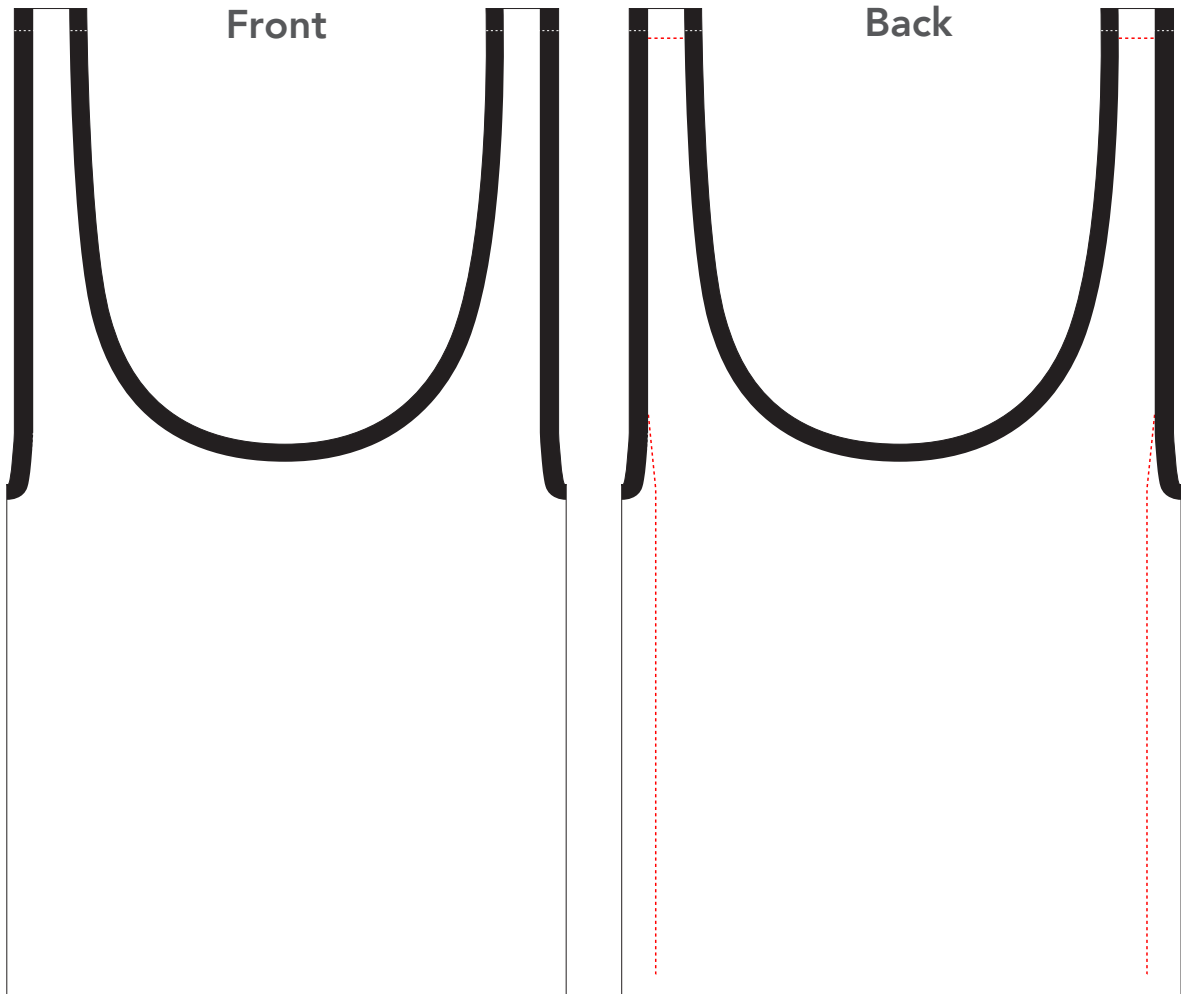

POP! TOTE

Flat Artwork Layout

NOTE: ART SHOWN AT 20%

RED DOTTED LINE MARKS FOLD LINE
(ANY ARTWORK PLACED OUTSIDE OF THIS LINE WILL GET CUT OFF)

..... BLUE DOTTED LINE MARKS SEW LINE

Final product Front

Final product Back

HANG TAG

Artwork Layout

NOTE: ART SHOWN AT 100%

TAG DIMENSIONS
IN: 1.57" W x 2.55" H
CM: 4 W x 6.5 H
300 gsm cardstock

FRONT

BACK

NOTE: Black line is the tag's edge. Please extend art to red line if the artwork bleeds over the edge.

Hole punch placement may be anywhere within the dotted line and will vary from tag to tag.