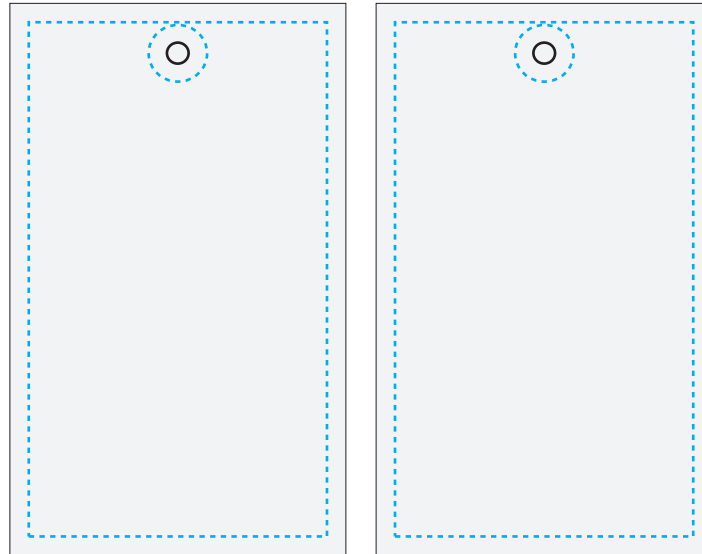

### Artwork Layout

NOTE: ART SHOWN AT 15%  
Final Dimensions: 13.39" W X 15.75" H  
Total Handle Dimensions: 25.98" L X 1.0" W

Black line marks product edge  
Black Dotted Line marks Stitch Line  
DO NOT PRINT GUIDELINES

### Flat Artwork Layout

NOTE: ART SHOWN AT 100%

Flat Dimensions: 1.75" W X 1.5" H

Folded Visible Dimensions: .55" W X 1.5" H

Blue line marks artwork safe zone

Orange Line Marks Fold Line

Black line marks product edge

Black dotted line marks stitch line

**WOVEN LABEL PLACEMENT**  
1.5" | 3.81cm  
FROM TOP EDGE ON THE RIGHT SIDE

### Flat Artwork Layout

NOTE: ART SHOWN AT 100%  
Flat Dimensions: 1.77" W X 2.87" H

Blue dotted line marks artwork safe zone  
Black line marks product edge

**HANG TAG PLACEMENT  
LOOPEd AROUND WEBBING**