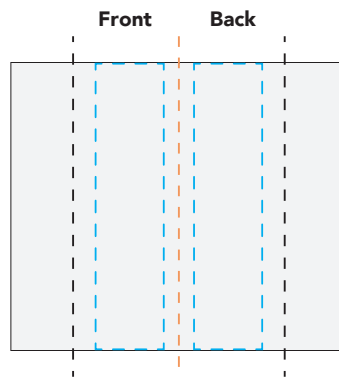

### Flat Artwork Layout

NOTE: ART SHOWN AT 100%

Flat Dimensions: 1.75" W X 1.5" H

Folded Visible Dimensions: .55" W X 1.5" H

Blue line marks artwork safe zone

Orange Line Marks Fold Line

Black line marks product edge

Black dotted line marks stitch line

**WOVEN LABEL PLACEMENT**  
1.5" | 3.81cm  
FROM TOP EDGE ON THE RIGHT SIDE