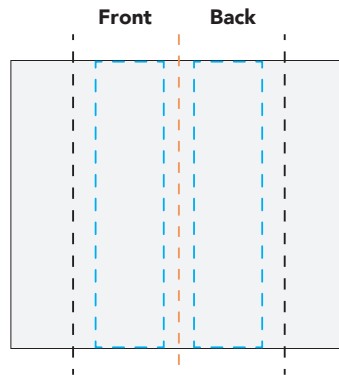

### Flat Artwork Layout

NOTE: ART SHOWN AT 100%

Flat Dimensions: 1.75" W X 1.5" H

Folded Visible Dimensions: .55" W X 1.5" H

Blue line marks artwork safe zone

Orange Line Marks Fold Line

Black line marks product edge

Black dotted line marks stitch line

**WOVEN LABEL PLACEMENT**  
1.5" | 3.81cm  
FROM TOP EDGE ON THE RIGHT SIDE