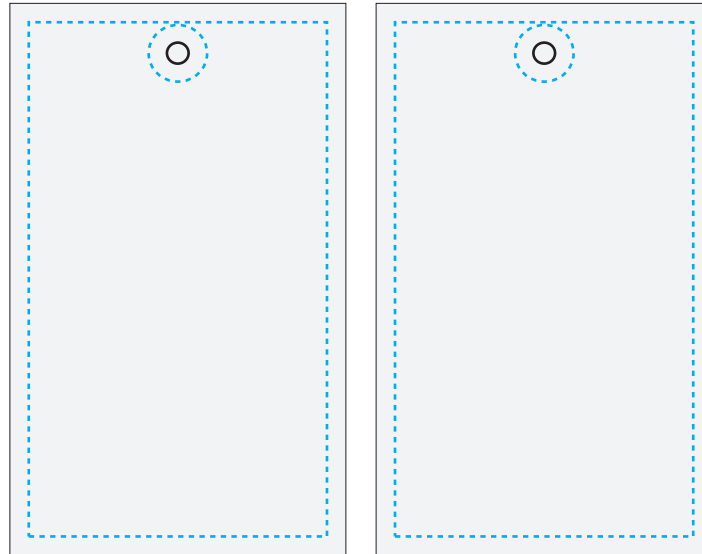

### Artwork Layout

NOTE: ART SHOWN AT 15%  
Final Dimensions: 13.39" W X 15.75" H X 3.94"  
Total Handle Dimensions: 25.98" L X 1.0" W

Black line marks product edge  
Black Dotted Line marks Stitch Line  
DO NOT PRINT GUIDELINES

### Flat Artwork Layout

NOTE: ART SHOWN AT 100%

Flat Dimensions: 1.75" W X 1.5" H

Folded Visible Dimensions: .55" W X 1.5" H

Blue line marks artwork safe zone

Orange Line Marks Fold Line

Black line marks product edge

Black dotted line marks stitch line

**WOVEN LABEL PLACEMENT**  
1.5" | 3.81cm  
FROM TOP EDGE ON THE RIGHT SIDE

### Flat Artwork Layout

NOTE: ART SHOWN AT 100%  
Flat Dimensions: 1.77" W X 2.87" H

Blue dotted line marks artwork safe zone  
Black line marks product edge

**HANG TAG PLACEMENT  
LOOPEd AROUND WEBBING**