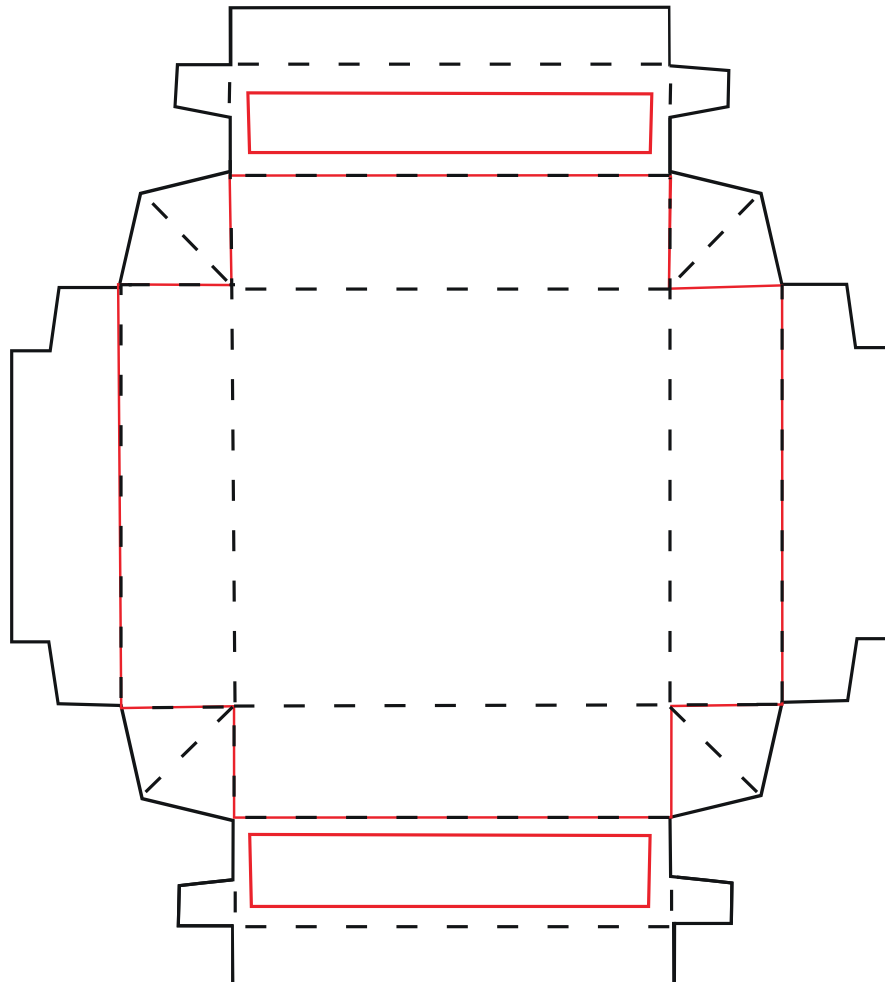

SOCK BOX - TOP

Artwork Layout

NOTE: ART SHOWN AT 50%

— — BLACK DOTTED LINE MARKS FOLD LINE
— — SOLID RED LINE MARKS BLEED LINE

SOCK BOX - BOTTOM

Artwork Layout

NOTE: ART SHOWN AT 50%

--- BLACK DOTTED LINE MARKS FOLD LINE
——— SOLID RED LINE MARKS BLEED LINE