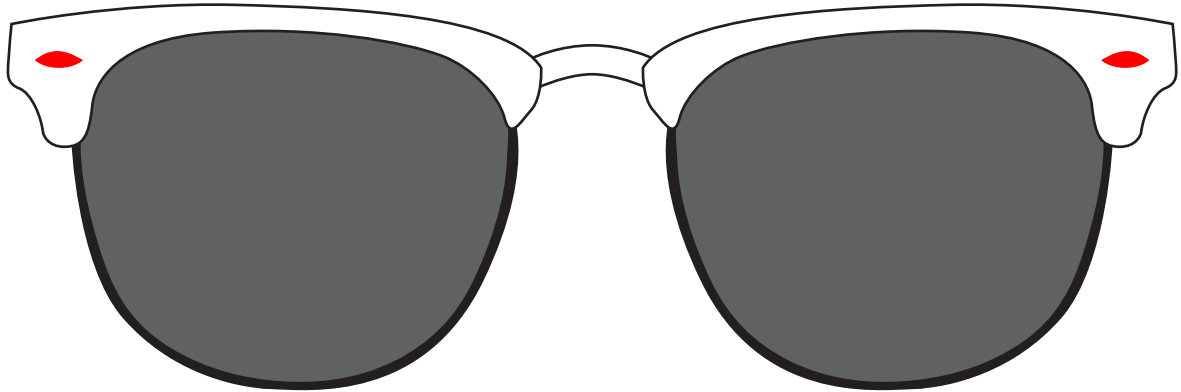

CLUBMAN SUNGLASSES

Artwork Layout

NOTE: ART SHOWN AT 100%

OUTER RIGHT ARMS

OUTER LEFT ARMS

INNER LEFT ARMS

INNER RIGHT ARMS

SUNGLASSES POUCH

Artwork Layout

NOTE: ART SHOWN AT 60%

POUCH FRONT

POUCH BACK

LENSES

Artwork Layout

NOTE: ART SHOWN AT 50%

BLACK / SMOKE

METALLIC RAINBOW

WOODGRAINS

Artwork Layout

NOTE: ART SHOWN AT 100%

LIGHT

MEDIUM

DARK

TORTOISE SHELL