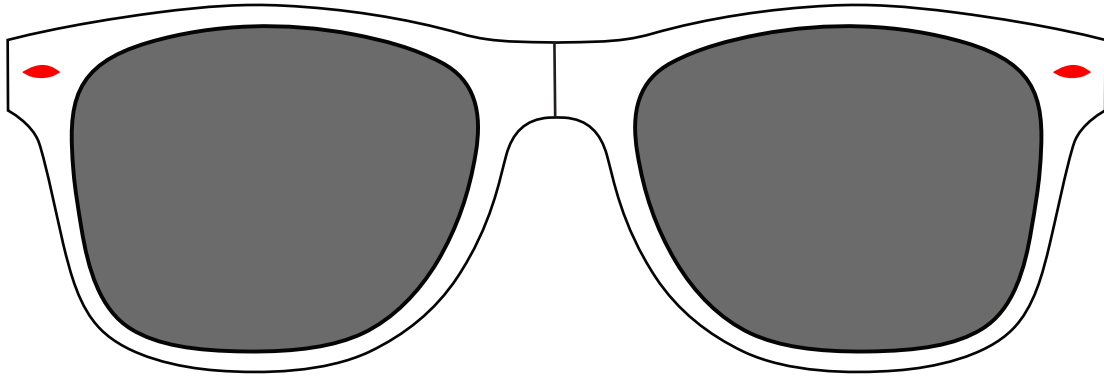

FOLDING SUNGLASSES

Artwork Layout

NOTE: ART SHOWN AT 100%

OUTER RIGHT ARMS

OUTER LEFT ARMS

INNER RIGHT ARMS

INNER LEFT ARMS

SUNGLASSES POUCH

Artwork Layout

NOTE: ART SHOWN AT 60%

POUCH FRONT

POUCH BACK

LENSES

Artwork Layout

NOTE: ART SHOWN AT 50%

BLACK / SMOKE