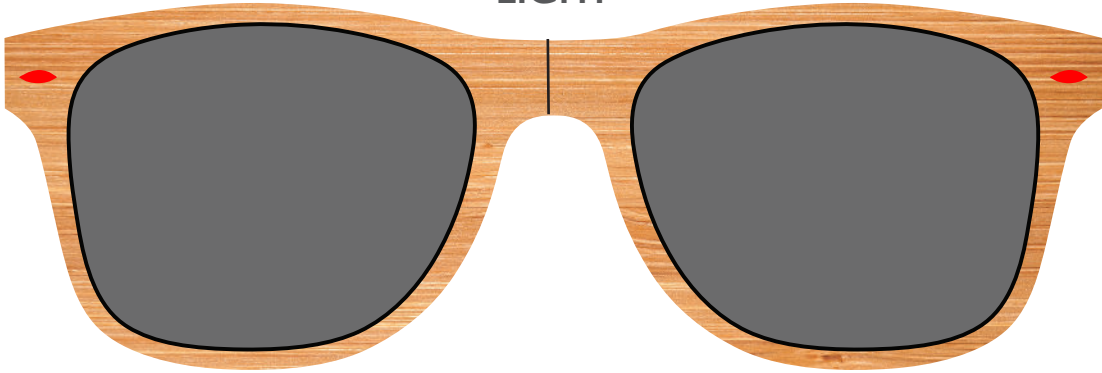

METALLIC RAINBOW

WOODGRAINS

Artwork Layout

NOTE: ART SHOWN AT 100%

LIGHT

MEDIUM

DARK

TORTOISE SHELL

Artwork Layout

NOTE: ART SHOWN AT 100%