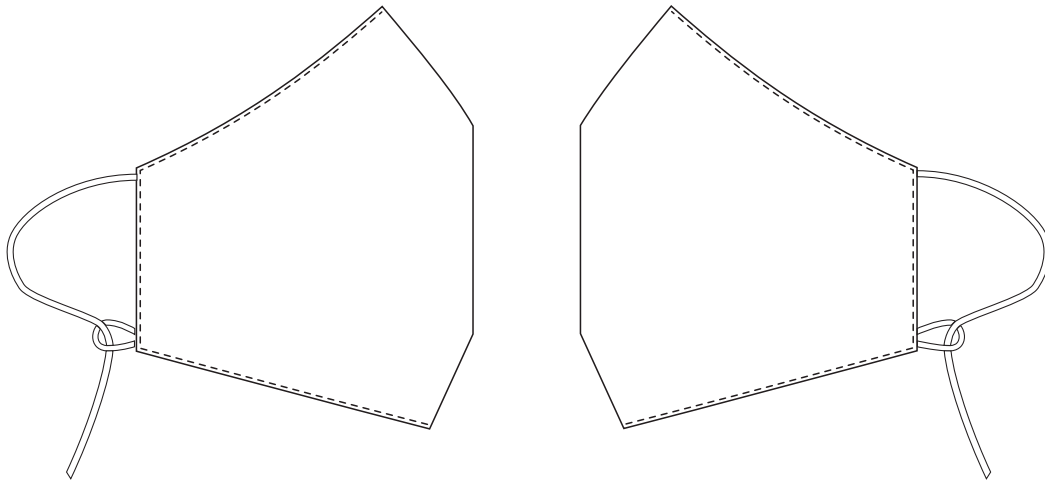

Artwork Layout

NOTE: ART SHOWN AT 40%
Mask Dimensions Folded in Half: 5.5"H x 4.25"W
Elastic Ear Band Folded in Half: 14.17"L
Outside solid black line marks product edge
Dotted black lines marks stitching

White Elastic

Black Elastic

Left Side

Right Side

WANT TO MAKE SURE YOUR DESIGN IS
PRODUCEABLE? LET OUR DESIGN GURU'S
CREATE CUSTOM PRODUCTS FOR YOU

Free of Charge

TRIPLE PLY DELUXE COTTON FACE MASK DRAWSTRING POUCH

Artwork Layout

NOTE: ART SHOWN AT 40%
Final Dimensions: 4.13" W X 5.90" H
Blue dotted line marks artwork safezone
All artwork must bleed to red line
Black line marks product edge
Orange dotted line marks fold line

FLAT Artwork Layout

WANT TO MAKE SURE YOUR DESIGN IS
PRODUCEABLE? LET OUR DESIGN GURU'S
CREATE CUSTOM PRODUCTS FOR YOU
Free of Charge

FLAT Artwork Layout

NOTE: ART SHOWN AT 40%
Mask Dimensions Folded in Half: 5.5"H x 4.25"W
Elastic Ear Band Folded in Half: 14.17"L
Blue dotted line marks artwork safezone
All artwork must bleed to red line
Black line marks product edge - Stitch placement not shown