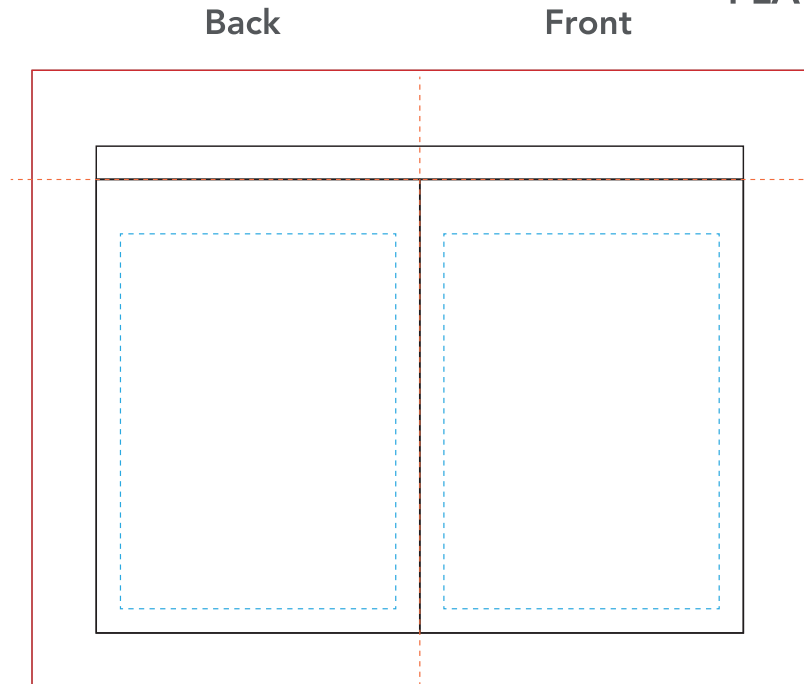

FLAT Artwork Layout

WANT TO MAKE SURE YOUR DESIGN IS
PRODUCEABLE? LET OUR DESIGN GURU'S
CREATE CUSTOM PRODUCTS FOR YOU
Free of Charge