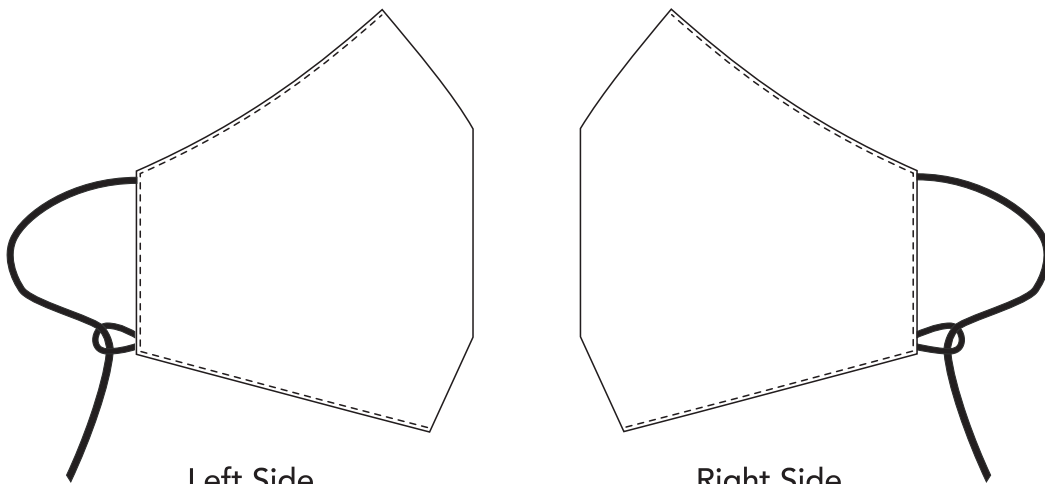

Artwork Layout

NOTE: ART SHOWN AT 40%
Mask Dimensions Folded in Half: 5.5"H x 4.25"W
Elastic Ear Band Folded in Half: 14.17"L
Outside solid black line marks product edge
Dotted black lines marks stitching

White Elastic

Black Elastic

Left Side

Right Side

WANT TO MAKE SURE YOUR DESIGN IS
PRODUCEABLE? LET OUR DESIGN GURU'S
CREATE CUSTOM PRODUCTS FOR YOU

Free of Charge

TRIPLE PLY DELUXE COTTON FACE MASK DRAWSTRING POUCH

Artwork Layout

NOTE: ART SHOWN AT 40%
Final Dimensions: 4.13" W X 5.90" H
Blue dotted line marks artwork safezone
All artwork must bleed to red line
Black line marks product edge
Orange dotted line marks fold line

FLAT Artwork Layout

WANT TO MAKE SURE YOUR DESIGN IS
PRODUCEABLE? LET OUR DESIGN GURU'S
CREATE CUSTOM PRODUCTS FOR YOU
Free of Charge

FLAT Artwork Layout

NOTE: ART SHOWN AT 40%
Mask Dimensions Folded in Half: 5.5"H x 4.25"W
Elastic Ear Band Folded in Half: 14.17"L
Blue dotted line marks artwork safezone
All artwork must bleed to red line
Black line marks product edge - Stitch placement not shown