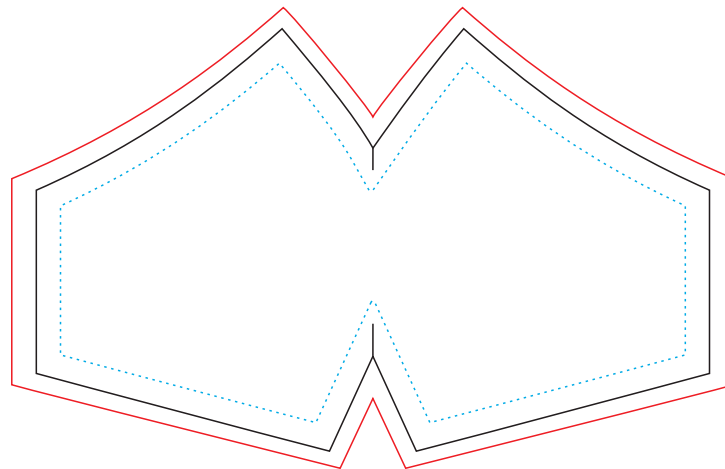

Artwork Layout

NOTE: ART SHOWN AT 40%
Mask Dimensions Folded in Half: 5.5"H x 4.25"W
Elastic Ear Band Folded in Half: 14.17"L
Outside solid black line marks product edge
Dotted black lines marks stitching

Artwork Layout

NOTE: ART SHOWN AT 40%
Final Dimensions: 4.13" W X 5.90" H
Blue dotted line marks artwork safezone
All artwork must bleed to red line
Black line marks product edge
Orange dotted line marks fold line

FLAT Artwork Layout

WANT TO MAKE SURE YOUR DESIGN IS
PRODUCEABLE? LET OUR DESIGN GURU'S
CREATE CUSTOM PRODUCTS FOR YOU
Free of Charge

FLAT Artwork Layout

NOTE: ART SHOWN AT 40%
Mask Dimensions Folded in Half: 5.5"H x 4.25"W
Elastic Ear Band Folded in Half: 14.17"L
Blue dotted line marks artwork safezone
All artwork must bleed to red line
Black line marks product edge - Stitch placement not shown

Artwork Layout

NOTE: ART SHOWN AT 100%
Final Dimensions: 2.87"H x 1.77"W
Blue dotted line marks artwork safezone
Red dotted line is for hole punch placement variance
Black line marks product edge

Front

Back