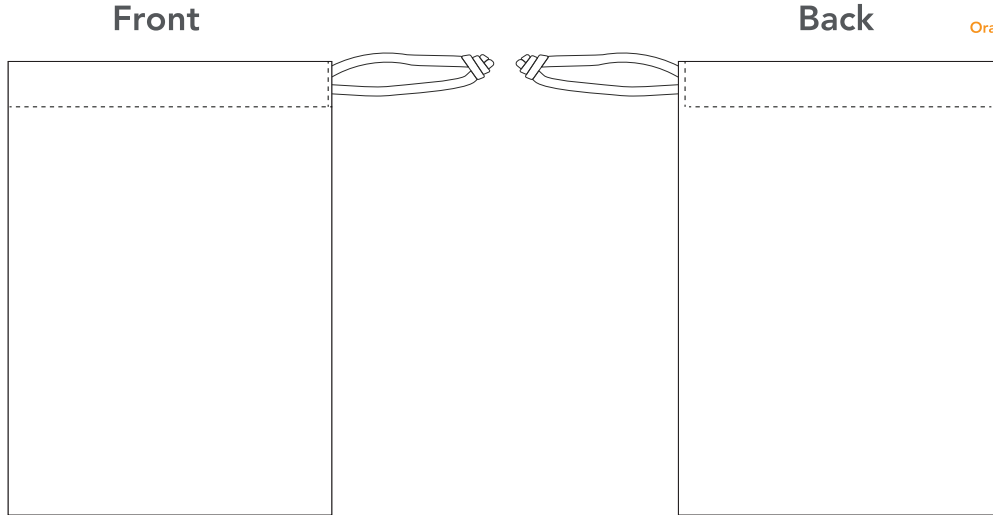

Artwork Layout

NOTE: ART SHOWN AT 40%
Mask Dimensions Folded in Half: 5.5"H x 4.25"W
Elastic Ear Band Folded in Half: 14.17"L
Outside solid black line marks product edge
Dotted black lines marks stitching

White Elastic

Black Elastic

Left Side

Right Side

WANT TO MAKE SURE YOUR DESIGN IS
PRODUCEABLE? LET OUR DESIGN GURU'S
CREATE CUSTOM PRODUCTS FOR YOU

Free of Charge

TRIPLE PLY DELUXE COTTON FACE MASK DRAWSTRING POUCH

Artwork Layout

NOTE: ART SHOWN AT 40%
Final Dimensions: 4.13" W X 5.90" H
Blue dotted line marks artwork safezone
All artwork must bleed to red line
Black line marks product edge
Orange dotted line marks fold line

FLAT Artwork Layout

WANT TO MAKE SURE YOUR DESIGN IS
PRODUCEABLE? LET OUR DESIGN GURU'S
CREATE CUSTOM PRODUCTS FOR YOU
Free of Charge

FLAT Artwork Layout

NOTE: ART SHOWN AT 40%
Mask Dimensions Folded in Half: 5.5"H x 4.25"W
Elastic Ear Band Folded in Half: 14.17"L
Blue dotted line marks artwork safezone
All artwork must bleed to red line
Black line marks product edge - Stitch placement not shown