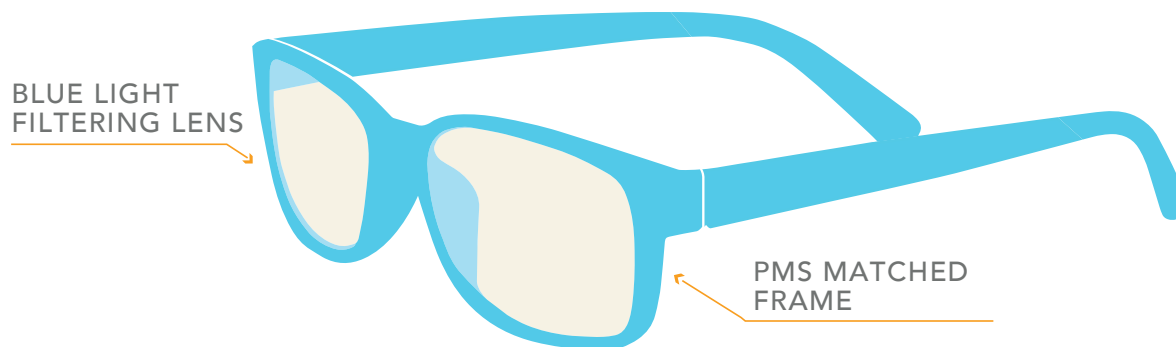

BLUE LIGHT GLASSES

BASE PRICE (R)

QTY	250	500	1000	2500	5000	10000
BLUE LIGHT GLASSES	5.17	4.70	4.07	3.62	3.35	3.07
BLUE LIGHT GLASSES WITH MALIBU FRAMES	6.00	5.36	4.34	3.88	3.61	3.32

Base Price includes: Pantone matched eyeglass frames with blue light blocking lenses and up to 4 color imprint on both temples.

ADD-ONS (R)

QTY	250	500	1000	2500	5000	10000
CHANGE ARM COLOR	0.42	0.21	0.18	0.14	0.12	0.11
2 TONE INSIDE/OUTSIDE FRAMES	1.23	0.61	0.53	0.44	0.44	0.39
DIPPED STEMS	1.05	0.53	0.42	0.40	0.38	0.36
FULL BLEED "JUMBO" LOGO	0.70	0.35	0.32	0.32	0.26	0.25
STEP & REPEAT LOGO ON OUTSIDE OF ARMS/FRAME	1.69	0.85	0.63	0.48	0.39	0.39
SINGLE COLOR SCREENPRINT ON INNER ARM	0.56	0.28	0.25	0.18	0.14	0.14
FULL COLOR PRINTING ON FRONT OF FRAMES	1.50	0.72	0.61	0.53	0.53	0.44
FULL COLOR PRINTING ON OUTSIDE OF ARMS	1.50	0.72	0.61	0.53	0.53	0.44
ELECTROPLATED LENS PRINTING	0.42	0.21	0.21	0.18	0.18	0.14
TRANSLUCENT FRAME	0.26	0.13	0.11	0.09	0.07	0.06
MATTE FINISH	0.53	0.26	0.21	0.18	0.14	0.14
RUBBERIZED SOFT FINISH	0.88	0.44	0.35	0.33	0.32	0.30

Screenprint Production time: 17 working days, Full Color Production time: 23 working days
Rush Production Available: 13 working days (Screenprint), 18 working days (Full Color) + 10% of total order cost (when available)
Standard Packaging: 500 pcs/carton. 1 carton = 28 lbs
Preproduction sample: $175 (V) + 10 working days
All production times are quoted delivered to FOB 19125

ASK HOW YOU CAN SAVE WITH SEA SHIPPING

*All pricing subject to change. Please confirm with your Pop! Sales representative prior to placing any order.

ASI: 45657 / PPAI: 564497