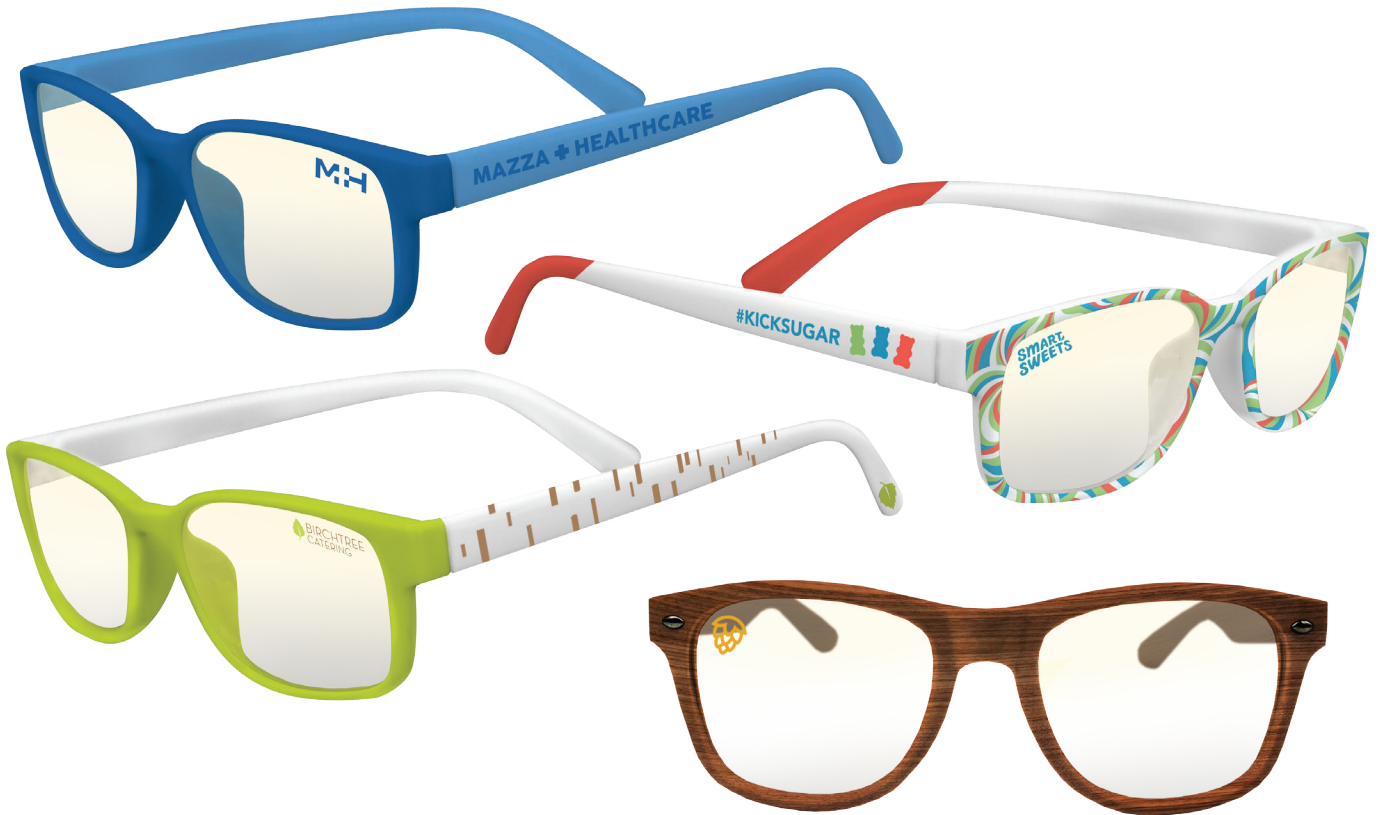

BLUE LIGHT GLASSES

Also available in our classic Malibu frames!

PRODUCTION
TIME

MINIMUM
ORDER

PANTONE
MATCHED

PREMIUM ADD ONS

Full-Color Front of
Frame Decoration

Full-Color Pouch

Outer Arm
Decoration

Custom Lens Printing

PRODUCTION TIME 16 DAYS

BLUE LIGHT GLASSES

BASE PRICE (R)

QTY	250	500	1000
SOLID COLOR FRAME	4.67	3.83	3.50
TWO TONE FRAME	5.20	4.20	3.80
INNER/OUTER FRAME	5.93	4.45	4.07
TRANSLUCENT FRAME	5.30	4.13	3.75
TORTOISESHELL FRAME	5.52	4.23	3.87
DIPPED STEMS FRAME	5.13	4.05	3.68
WOODGRAIN FRAME	5.52	4.23	3.87
TWO COLOR GRADIENT FRAME	5.62	4.17	3.80

Base Price includes: Frame selection with 4 color imprint on both temples, blue light blocking lenses and sturdy metal hinges. Individual polybagged.

PREMIUM ADD-ONS INCLUDE:

- Screenprinted or Premium Full Color decoration on front of frames & inside/outside arms
- Custom Lens Printing • Metallic Lenses • Premium Matte or Rubberized Soft Touch frame finish
- Custom Full Color or Screenprinted Pouches • Malibu Frames

Standard Preproduction Sample: Standard: \$120 (V) + 10 working days; Up to 7 colors: \$250 (V) + 12 WD; Premium full color: \$500 (V) + 12 WD;

With a pouch: Use artwork pricing + 15 WD

All production times are quoted delivered to FOB 19125