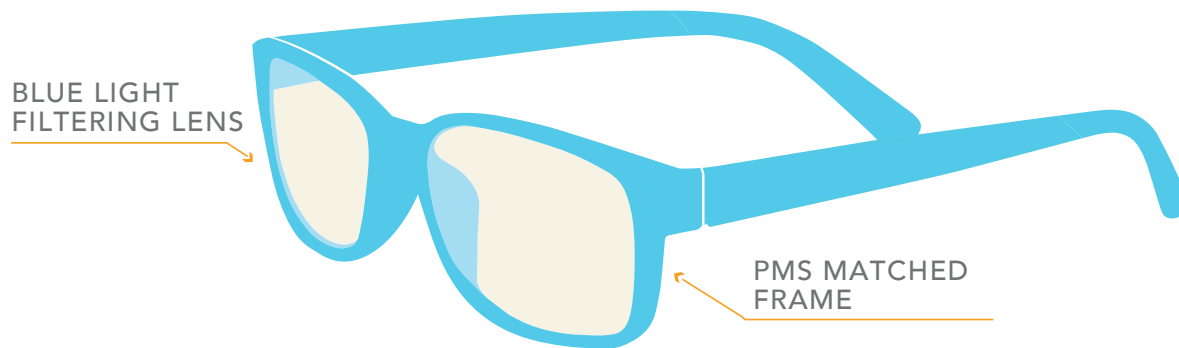

BLUE LIGHT GLASSES

BASE PRICE (R)

QTY	250	500	1000
SOLID COLOR FRAME	4.67	3.83	3.50
TWO TONE FRAME	5.20	4.20	3.80
INNER/OUTER FRAME	5.93	4.45	4.07
TRANSLUCENT FRAME	5.30	4.13	3.75
TORTOISESHELL FRAME	5.52	4.23	3.87
DIPPED STEMS FRAME	5.13	4.05	3.68
WOODGRAIN FRAME	5.52	4.23	3.87
TWO COLOR GRADIENT FRAME	5.62	4.17	3.80

Base Price includes: Frame selection with 4 color imprint on both temples, blue light blocking lenses and sturdy metal hinges. Individual polybagged.

PREMIUM ADD-ONS INCLUDE:

- Screenprinted or Premium Full Color decoration on front of frames & inside/outside arms
- Custom Lens Printing • Metallic Lenses • Premium Matte or Rubberized Soft Touch frame finish
- Custom Full Color or Screenprinted Pouches • Malibu Frames

[Please visit our website for a complete list of add-on pricing](#)

Production time: 16 working days.

Rush Production Available: 13 working days + 10% of total order cost (when available)

Standard Packaging: 500 pcs/carton. 1 carton = 28 lbs

Standard Preproduction Sample: Standard: $120 (V) + 10 working days; Up to 7 colors: $250 (V) + 12 WD; Premium full color: $500 (V) + 12 WD;

With a pouch: Use artwork pricing + 15 WD

All production times are quoted delivered to FOB 19125

ASK HOW YOU CAN SAVE WITH SEA SHIPPING

ASI: 45657 / PPAI: 564497

*All pricing subject to change. Please confirm with your Pop! Sales representative prior to placing any order.