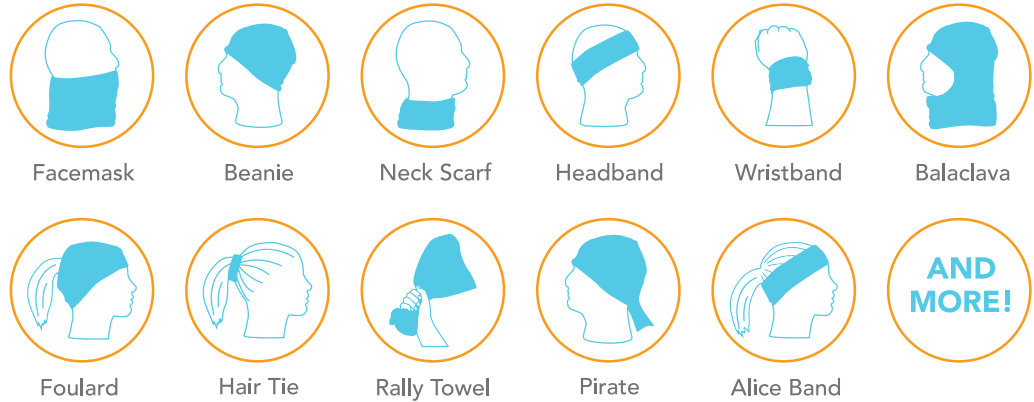

## What are Brandanas?

Brandanas are soft, multi-functional headwear that can be worn 12 different ways!