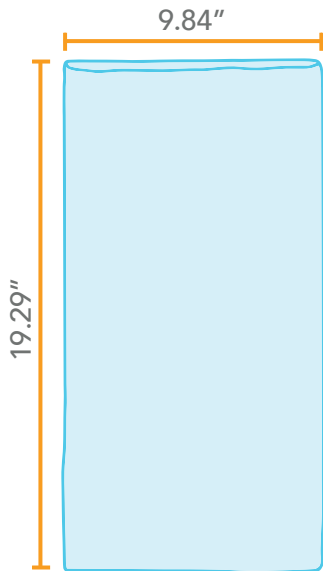

BRANDANA

What are Brandanas?

Brandanas are soft, multi-functional headwear that can be worn 12 different ways!