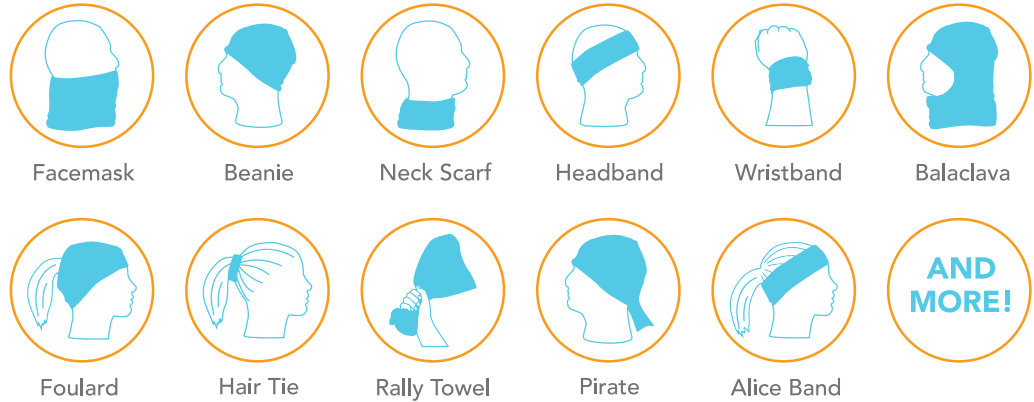

# BRANDANA

PANTONE-MATCHED FACE COVER

PANTONE  
MATCHED

## PREMIUM ADD ONS

Full Color Imprint

Custom Insert Card

Clean Finished Edges

**PRODUCTION TIME 12 DAYS** (up to 1000 qty)

## What are Brandanas?

Brandanas are soft, multi-functional headwear that can be worn 12 different ways!