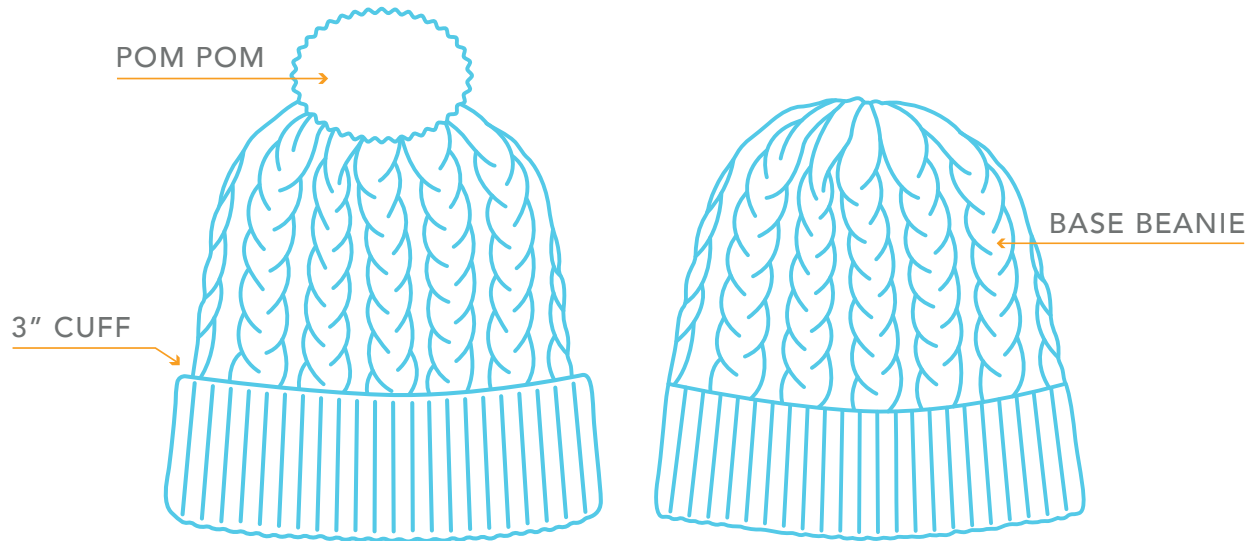

CABLE KNIT BEANIES

BASE PRICE (R)

QTY	250	500	1000	2500	5000	10000
CABLE KNIT BEANIES	14.40	11.61	10.80	10.26	9.90	9.32

Base price includes: PMS matched Cable Knit Beanie with choice of embroidery (up to 4 sq in), woven patch (up to 7 sq in) or woven cuff tag. Bulk packaged.

ADD-ONS (R)

QTY	250	500	1000	2500	5000	10000
ADD A 3" CUFF	1.94	1.31	1.24	1.10	1.01	0.92
STRIPES (UP TO 3 COLORS)	0.66	0.65	0.63	0.61	0.60	0.58
HEATHERED YARN	1.58	1.27	1.18	1.13	1.08	0.93
YARN POM POM	1.37	1.12	0.99	0.86	0.72	0.54
VEGAN LEATHER PATCH	4.17	2.33	1.83	1.45	1.33	0.98
WOVEN CUFF TAG	0.84	0.80	0.76	0.70	0.64	0.60
ADD EMBROIDERY	3.10	2.92	2.73	2.58	2.50	2.33
LARGE WOVEN PATCH	1.82	1.72	1.66	1.52	1.42	1.24
FULL COLOR PATCH - S	3.13	1.57	1.47	1.40	1.33	1.17
FULL COLOR PATCH - M	4.00	2.18	2.07	1.98	1.87	1.65
FULL COLOR PATCH - L	4.67	2.67	2.52	2.47	2.28	2.03
SEW-IN CARE TAG	0.98	0.38	0.36	0.30	0.24	0.12
FUR POM POM (BLACK OR WHITE)	3.32	2.76	2.69	2.50	2.39	2.22
HANG TAG	1.08	0.60	0.60	0.48	0.36	0.14
INDIVIDUAL POLYBAG	0.36	0.28	0.28	0.28	0.28	0.12

Production time: 28 working days

Standard Packaging: 150 pcs/carton. 1 carton = 27 lbs

Preproduction sample: $250 (V) + 15 Working Days

All production times are quoted delivered to FOB 19125

ASK HOW YOU CAN SAVE WITH SEA SHIPPING

ASI: 45657 / PPAI: 564497

*All pricing subject to change. Please confirm with your Pop! Sales representative prior to placing any order.