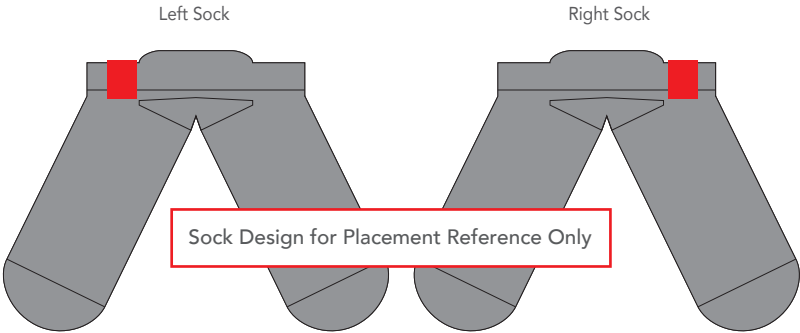

# COMFORT FIT ANKLE SOCK PETITE CUFF TAG

## FLAT Artwork Layout

NOTE: ART SHOWN AT 100%

NOTE: Art shown at 100% of actual size

Blue line marks artwork safe zone

Orange Dotted Line Marks Fold Line

Black line marks product edge

DO NOT PRINT GUIDELINES

# COMFORT FIT ANKLE SOCK PETITE WRAP TAG