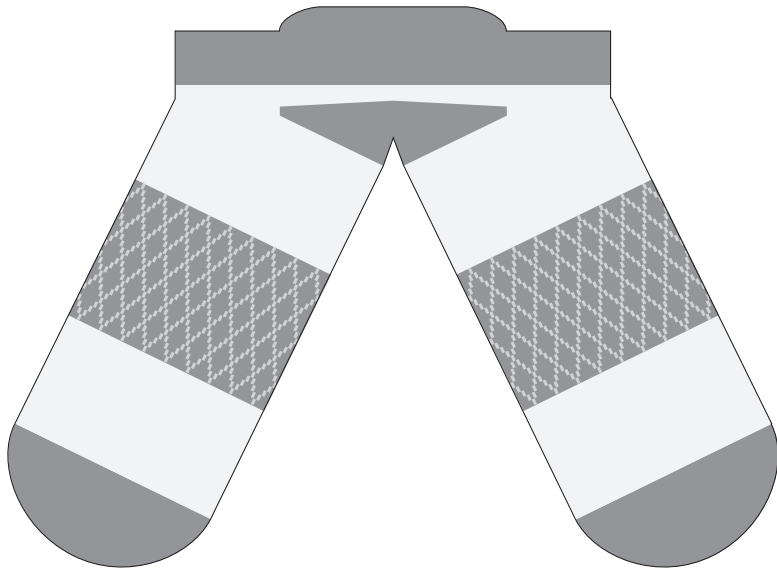

# COMFORT FIT ANKLE SOCK PETITE

## FLAT Artwork Layout

NOTE: ART SHOWN AT 40%

AI (Heel to Top of Cuff): 2.5cm H

AFT (Heel to Tip of Toe): 16cm L

D (Width of Calf): 7.5cm W

DFR (Width of Foot): 7.5cm W

**Blue Dotted Line Marks Heel Placement**

# COMFORT FIT ANKLE SOCK PETITE CUFF TAG

## FLAT Artwork Layout

NOTE: ART SHOWN AT 100%

NOTE: Art shown at 100% of actual size

Blue line marks artwork safe zone

Orange Dotted Line Marks Fold Line

Black line marks product edge

DO NOT PRINT GUIDELINES