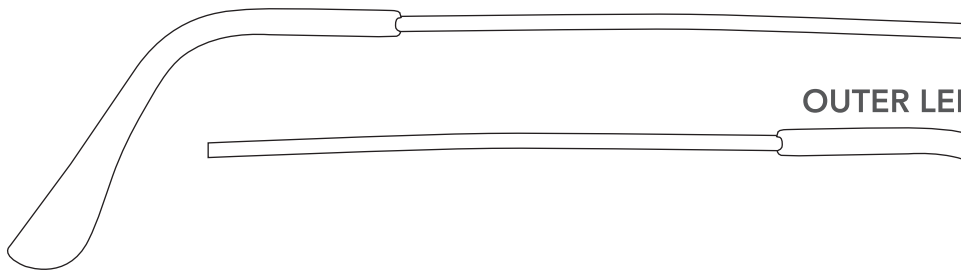

AVIATOR SUNGLASSES

Artwork Layout

NOTE: ART SHOWN AT 100%

OUTER RIGHT ARMS

OUTER LEFT ARMS

INNER LEFT ARMS

INNER RIGHT ARMS

GLASSES POUCH

Artwork Layout

NOTE: ART SHOWN AT 50%

Black line marks product edge
Blue line marks artwork safe zone
All artwork must bleed to red line

POUCH BACK

POUCH FRONT

POUCH FRONT

POUCH BACK

LENSES