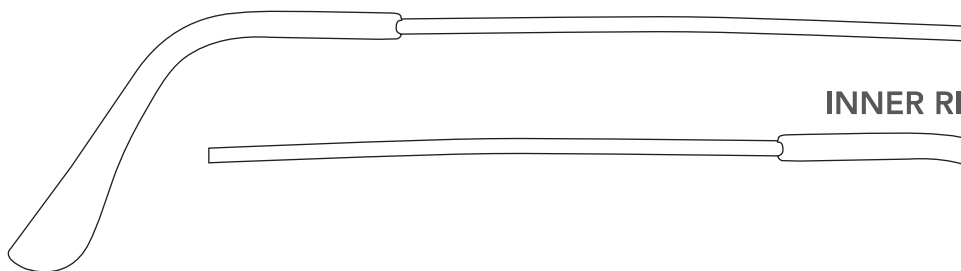

AVIATOR SUNGLASSES

Artwork Layout

NOTE: ART SHOWN AT 100%

OUTER RIGHT ARMS

OUTER LEFT ARMS

INNER LEFT ARMS

INNER RIGHT ARMS

GLASSES POUCH

Artwork Layout

NOTE: ART SHOWN AT 50%

Black line marks product edge
Blue line marks artwork safe zone
All artwork must bleed to red line

POUCH BACK

POUCH FRONT

POUCH FRONT

POUCH BACK

LENSES