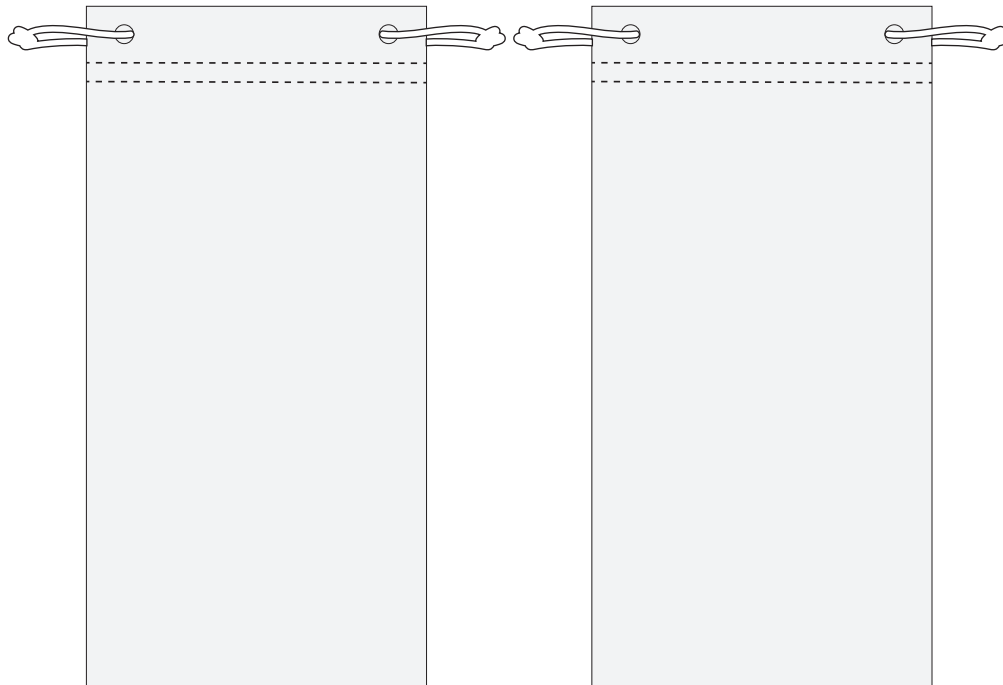

AVIATOR SUNGLASSES

Artwork Layout

NOTE: ART SHOWN AT 100%

OUTER RIGHT ARMS

OUTER LEFT ARMS

INNER LEFT ARMS

INNER RIGHT ARMS

GLASSES POUCH

Artwork Layout

NOTE: ART SHOWN AT 50%

Black line marks product edge
Blue line marks artwork safe zone
All artwork must bleed to red line

POUCH BACK

POUCH FRONT

POUCH FRONT

POUCH BACK

LENSES

Artwork Layout

NOTE: ART SHOWN AT 50%

BLACK / SMOKE

METALLIC GOLD

CLEAR

METALLIC SILVER

METALLIC RED/ORANGE

METALLIC BLUE/GREEN