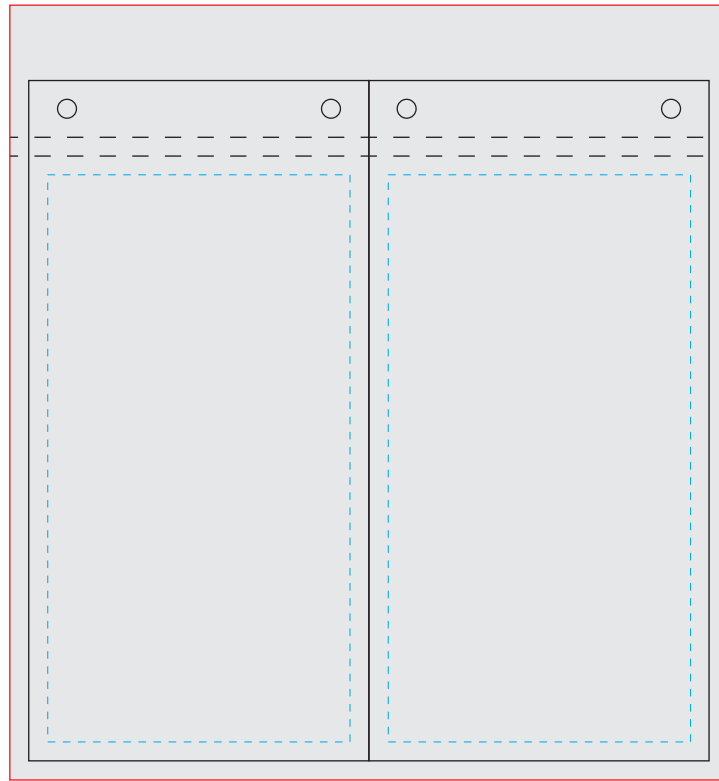

AVIATOR SUNGLASSES

Artwork Layout

NOTE: ART SHOWN AT 100%

OUTER RIGHT ARMS

OUTER LEFT ARMS

INNER LEFT ARMS

INNER RIGHT ARMS

GLASSES POUCH

Artwork Layout

NOTE: ART SHOWN AT 50%

Black line marks product edge
Blue line marks artwork safe zone
All artwork must bleed to red line

POUCH BACK

POUCH FRONT

POUCH FRONT

POUCH BACK

LENSES