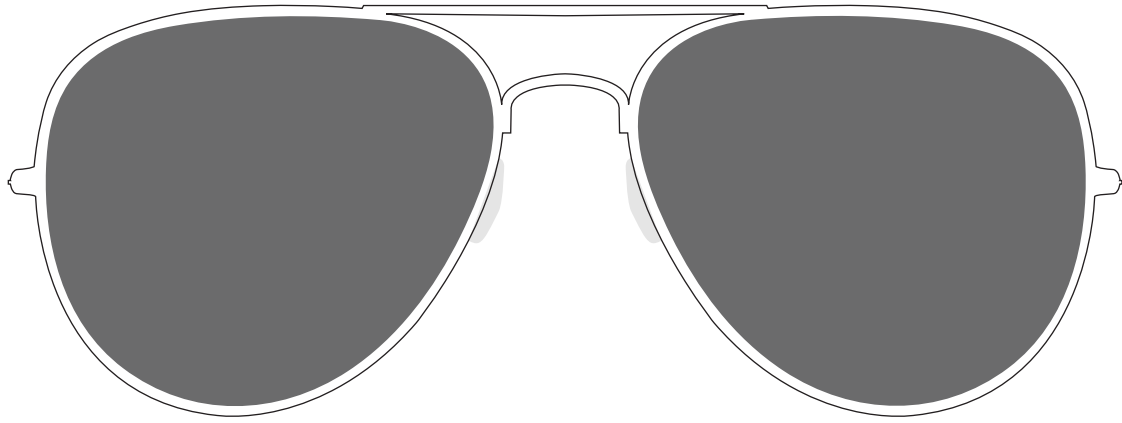

AVIATOR SUNGLASSES

Artwork Layout

NOTE: ART SHOWN AT 100%

OUTER RIGHT ARMS

OUTER LEFT ARMS

INNER LEFT ARMS

INNER RIGHT ARMS

GLASSES POUCH

Artwork Layout

NOTE: ART SHOWN AT 50%

Black line marks product edge
Blue line marks artwork safe zone
All artwork must bleed to red line

POUCH BACK

POUCH FRONT

POUCH FRONT

POUCH BACK

LENSES

Artwork Layout

NOTE: ART SHOWN AT 50%

BLACK / SMOKE

METALLIC GOLD

CLEAR

METALLIC SILVER

METALLIC RED/ORANGE

METALLIC BLUE/GREEN

METALLIC PURPLE

METALLIC BLUE/PURPLE

METALLIC BLUE

METALLIC RAINBOW