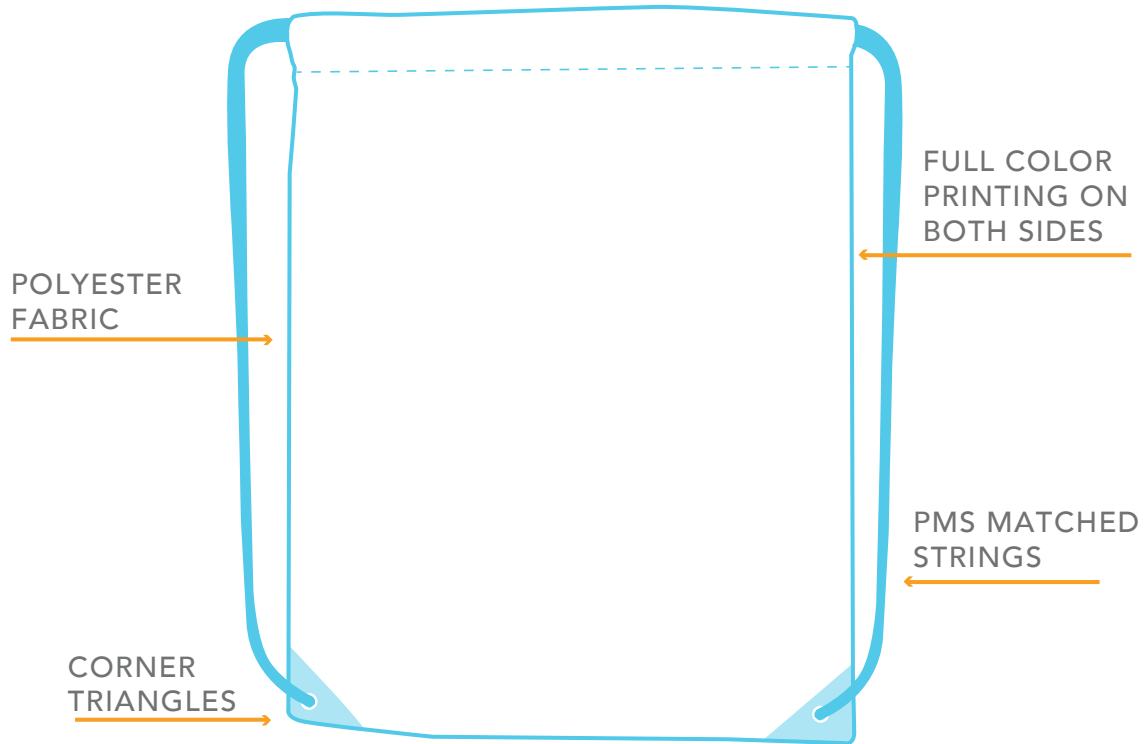

DRAWSTRING BAGS

BASE PRICE (R)

QTY	250	500	1000	2500	5000	10000
DRAWSTRING BAG	7.05	5.82	5.32	4.97	4.58	4.33

Base Price Includes: Polyester bag, with silver metal grommets, black strings, with same full color full bleed imprint in CMYK on both sides.

ADD-ONS (R)

QTY	250	500	1000	2500	5000	10000
SEW-IN TAG (4.5CM X 1.3CM)	1.01	0.50	0.42	0.32	0.31	0.26
FULL COLOR HANG TAG	0.65	0.58	0.52	0.39	0.29	0.23
ADD CORNER TRIANGLES	0.77	0.44	0.33	0.33	0.33	0.31
PMS MATCHED STRINGS	1.33	1.06	0.80	0.53	0.40	0.27
BLACK METAL GROMMETS	0.31	0.29	0.24	0.24	0.18	0.18
PLASTIC GROMMETS	0.32	0.29	0.24	0.24	0.19	0.17
DIFFERENT DESIGN ON 2ND SIDE	1.25	1.00	0.50	0.33	0.25	0.20

Production time: Under 5000 qty - 10 working days, Over 5000 qty or with PMS Matched strings - 15 working days

Packaging Specs: 250 pieces/carton. 1 carton = avg. 35lbs

Preproduction sample: $150 (V) + 8 working days, Over 5000 qty or with PMS Matched strings - 10 working days

All production times are quoted delivered to FOB 19125

ASK HOW YOU CAN SAVE WITH SEA SHIPPING

ASI: 45657 / PPAI: 564497

*All pricing subject to change. Please confirm with your Pop! Sales representative prior to placing any order.