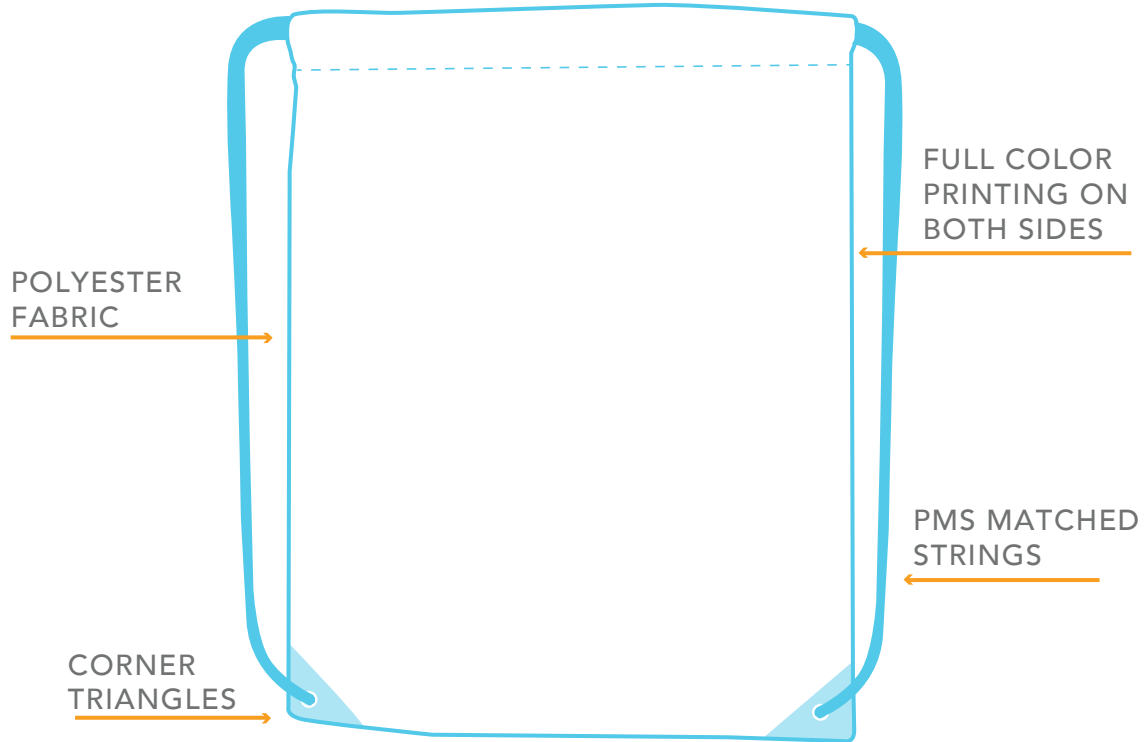

Custom Hang Tag

Pantone
Matched Strings

Add Corner Triangles

Upgrade to
RPET Material

PRODUCTION TIME 10 DAYS

DRAWSTRING BAGS

BASE PRICE (R)

QTY	250	500	1000
DRAWSTRING BAG	6.47	5.42	4.95

Base Price Includes: Polyester bag, with silver metal grommets, black strings, with same full color full bleed imprint in CMYK on both sides.

ADD-ONS (R)

QTY	250	500	1000
SEW-IN TAG	1.01	0.50	0.42
FULL COLOR HANG TAG	1.65	1.08	0.90
ADD CORNER TRIANGLES	0.77	0.44	0.33
PMS MATCHED STRINGS	1.33	1.06	0.80
BLACK METAL GROMMETS	0.31	0.29	0.24
PLASTIC GROMMETS	0.32	0.29	0.24
DIFFERENT DESIGN ON 2ND SIDE	0.92	0.83	0.50
UPGRADE TO RPET MATERIAL	0.58	0.50	0.42
INDIVIDUAL POLYBAG	0.36	0.35	0.31