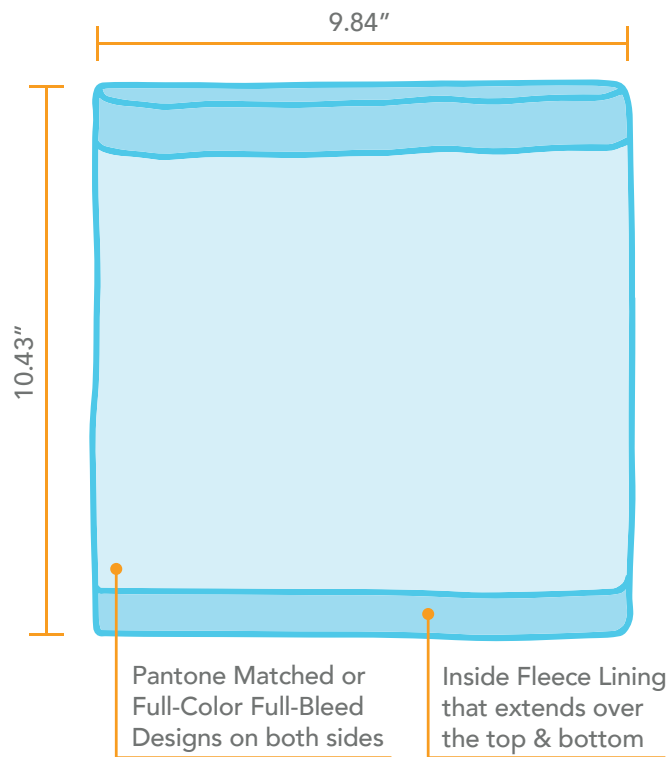

FLEECE-LINED BRANDITO

PANTONE MATCHED FACE COVER

PANTONE
MATCHED

PREMIUM ADD ONS

Full Color Imprint

Multi-Color Print

Choose from
4 fleece colors

PRODUCTION TIME 20 DAYS

FLEECE-LINED BRANDITO

BASE PRICE (R)

QTY	250	500	1000	2500	5000	10000
FLEECE-LINED BRANDITO	6.83	4.42	3.85	3.52	3.32	3.18

Base price includes: 1-Color Pantone matched imprint on white stretch polyester fabric with stock color fleece lining.

ADD-ONS (R)

QTY	250	500	1000	2500	5000	10000
ADD PRINT COLOR	0.83	0.42	0.25	0.13	0.13	0.08
DIFFERENT DESIGN ON FRONT/BACK	1.83	0.92	0.67	0.27	0.25	0.20
FULL COLOR IMPRINT	3.33	2.00	1.42	0.75	0.42	0.25
INDIVIDUAL POLYBAG	0.33	0.30	0.25	0.22	0.20	0.17