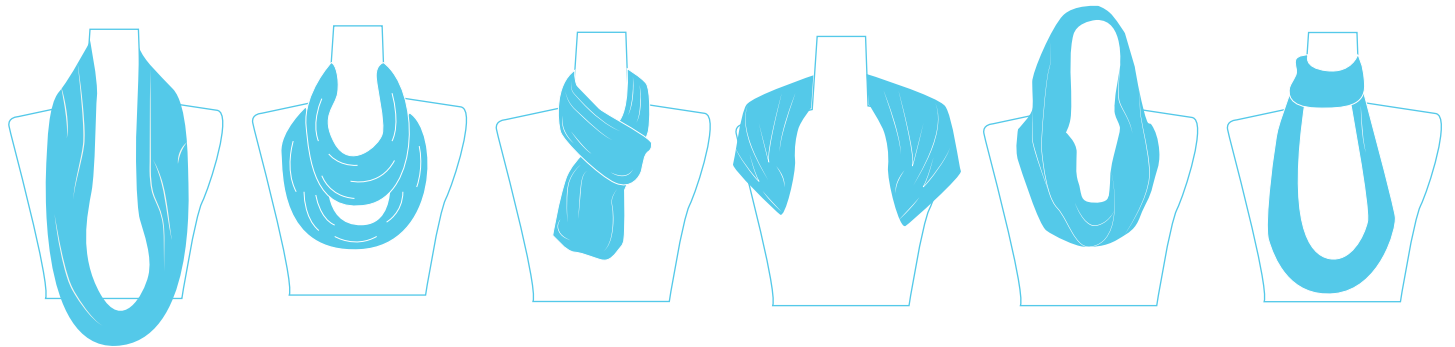

# FULL COLOR INFINITY SCARVES

INFINITE WAYS TO WEAR

WAYS TO WEAR:

**FREE** SETUP • **FREE** VIRTUAL MOCK-UPS • **FREE** PANTONE MATCHING  
Minimum order of 250 • Production time: 17 working days • Inquire for pricing