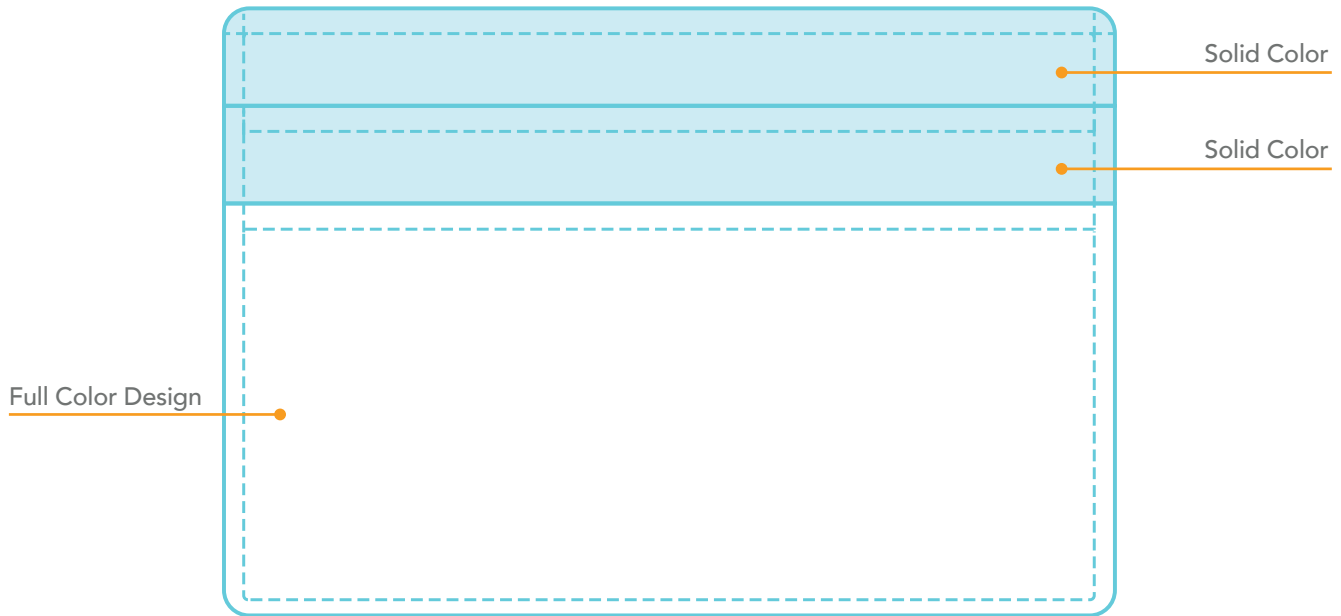

# Card Wallets

PRODUCTION TIME

MINIMUM ORDER

FULL COLOR

PREMIUM  
ADD ONS

DESIGN ON TOP TIERS  
(STEP & REPEAT)

DIFFERENT DESIGN  
ON FRONT & BACK

**PRODUCTION TIME 18 DAYS** (up to 2000 qty)

# LVL Full Color Vegan Leather Card Wallets

Size: 3.5" W x 2.13" H