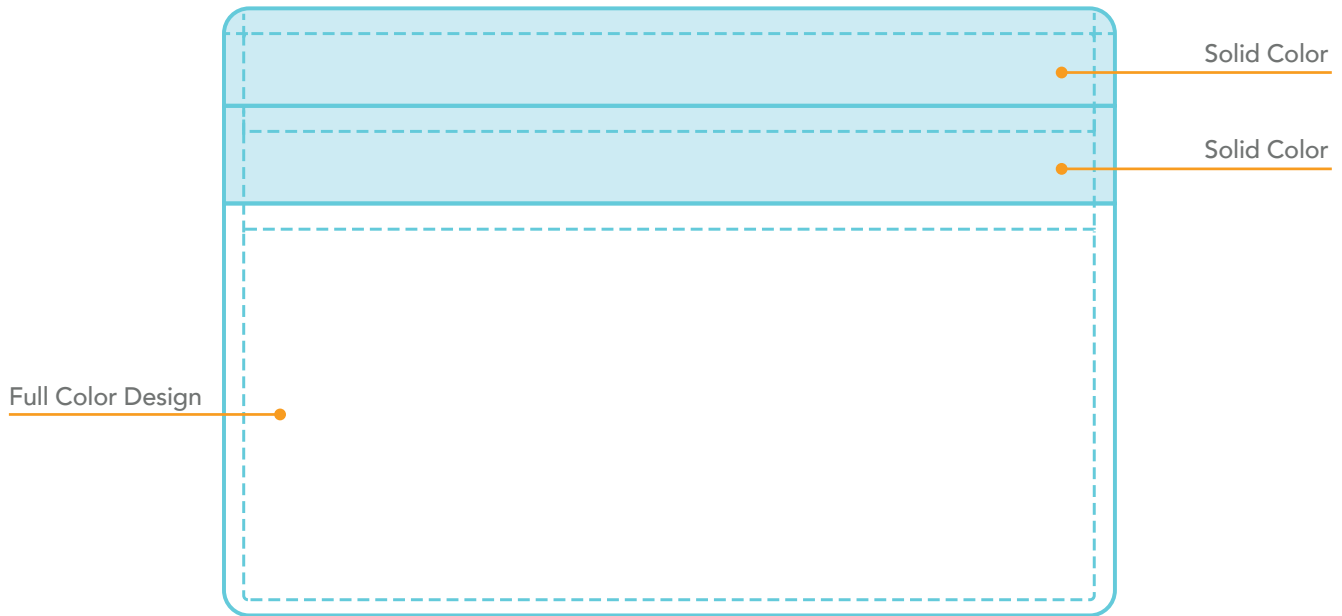

LVL Full Color Vegan Leather Card Wallets

PRODUCTION TIME

MINIMUM ORDER

FULL COLOR

PREMIUM
ADD ONS

DESIGN ON UPPER TIERS (STEP & REPEAT)

DIFFERENT DESIGN ON FRONT & BACK

PRODUCTION TIME 24 DAYS

LVL Full Color Vegan Leather Card Wallets

Size: 3.5" W x 2.13" H

BASE PRICE (R)

QTY	250	500	1000	2500	5000	10000
LVL CARD WALLET	5.83	5.62	5.10	4.73	4.64	4.39

Base price includes: Full color, full bleed vegan card wallet with same design on both sides with your choice of solid colors on the upper tiers, individually polybagged

ADD-ONS (R)

QTY	250	500	1000	2500	5000	10000
DIFFERENT DESIGN ON BACK	0.65	0.50	0.45	0.42	0.33	0.25
DESIGN ON UPPER TIERS	0.75	0.60	0.55	0.52	0.43	0.35

Production time:: 24 working days

Rush Production: 21 working days + 10% of total cost (when available)

Standard Packaging: 250 pcs/carton, 1 carton = 14 lbs.

Preproduction sample: \$100 (V) + 14 working days

All production times are quoted delivered to FOB 19123

ASK HOW YOU CAN SAVE WITH SEA SHIPPING

*All pricing subject to change. Please confirm with your Pop! Sales representative prior to placing any order.