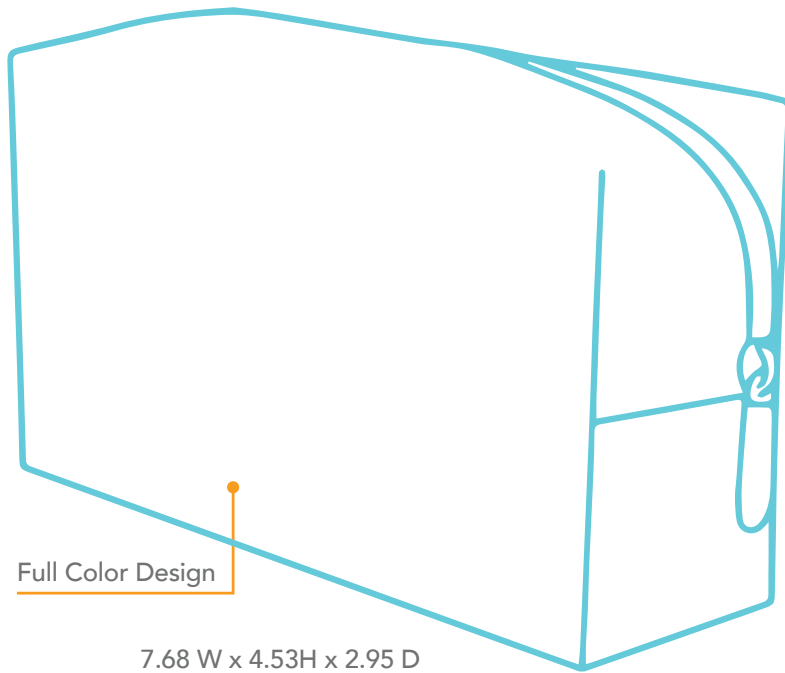

# LVL Full Color Vegan Leather Cosmetics Bag

INCLUDES  
PREMIUM LINING

ADD A SOLID  
COLOR HANDLE

PRODUCTION  
TIME

MINIMUM  
ORDER

FULL  
COLOR

**PRODUCTION TIME 18 DAYS** (up to 2500 qty)

# LVL Full Color Vegan Leather Cosmetics Bag

7.68 W x 4.53H x 2.95 D

## BASE PRICE (R)

QTY	250	500	1000	2500	5000	10000
LVL COSMETICS BAG	9.17	8.50	8.32	7.98	7.33	6.58
PRODUCTION TIME	18 WORKING DAYS				25 WD	25 WD

Base price includes: Full color, full bleed 7.5 x 3 x 4.5 vegan leather cosmetics bag with black polyester lining and your choice of 10 zipper colors, individually polybagged