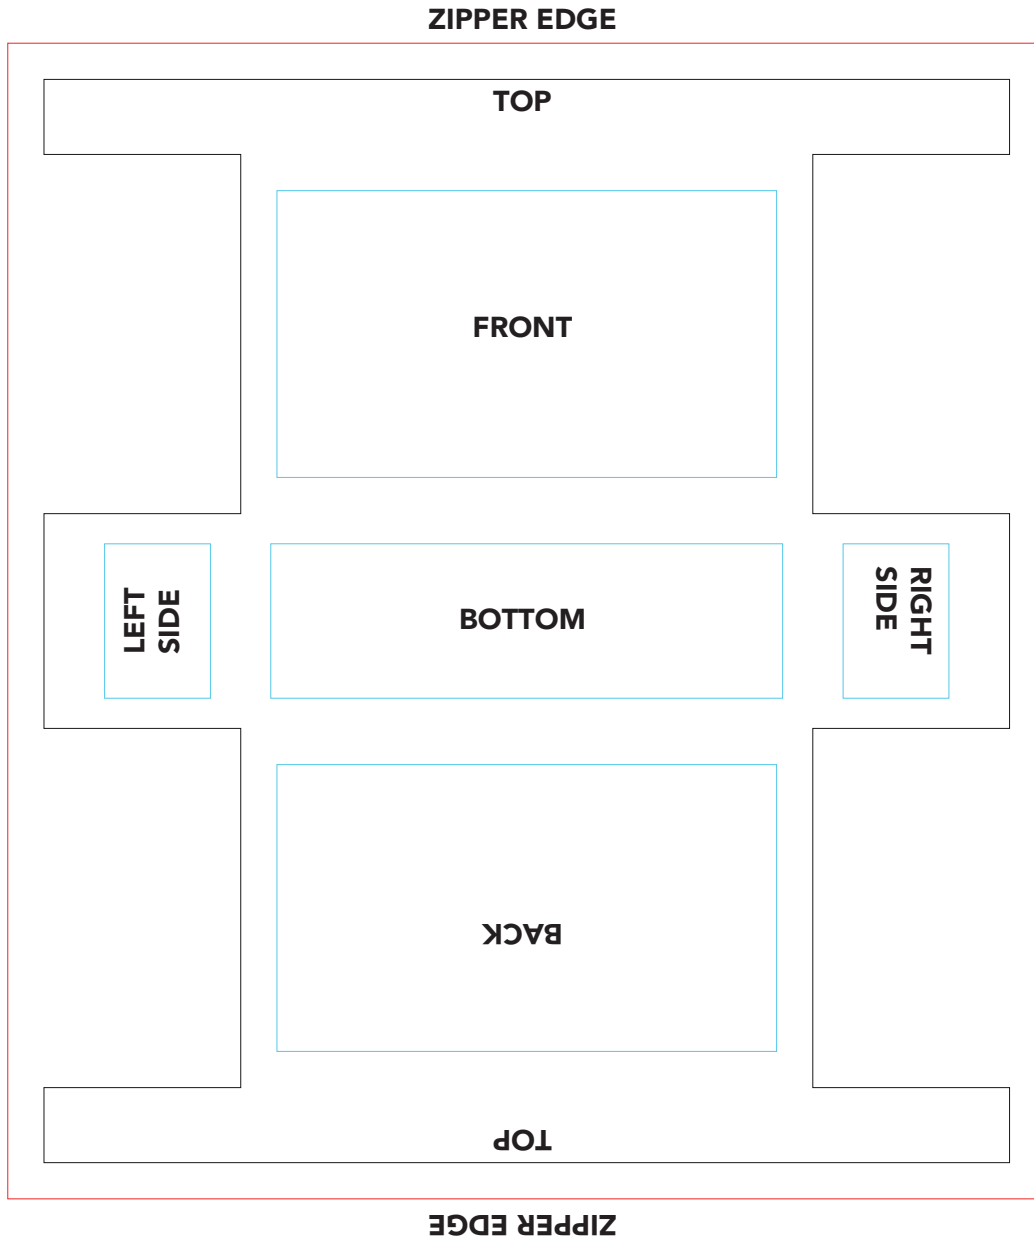

LVL COSMETICS BAG

FLAT Artwork Layout

NOTE: Art shown at 40% of actual size

Blue line marks artwork safe zone

All artwork must bleed to red line

Black line marks fold line - Stitch placement is not shown

*ARTWORK BELOW THIS POINT
SHOULD BE TURNED 180° IF YOU
WANT IT TO READ UPRIGHT
WHEN CONSTRUCTED