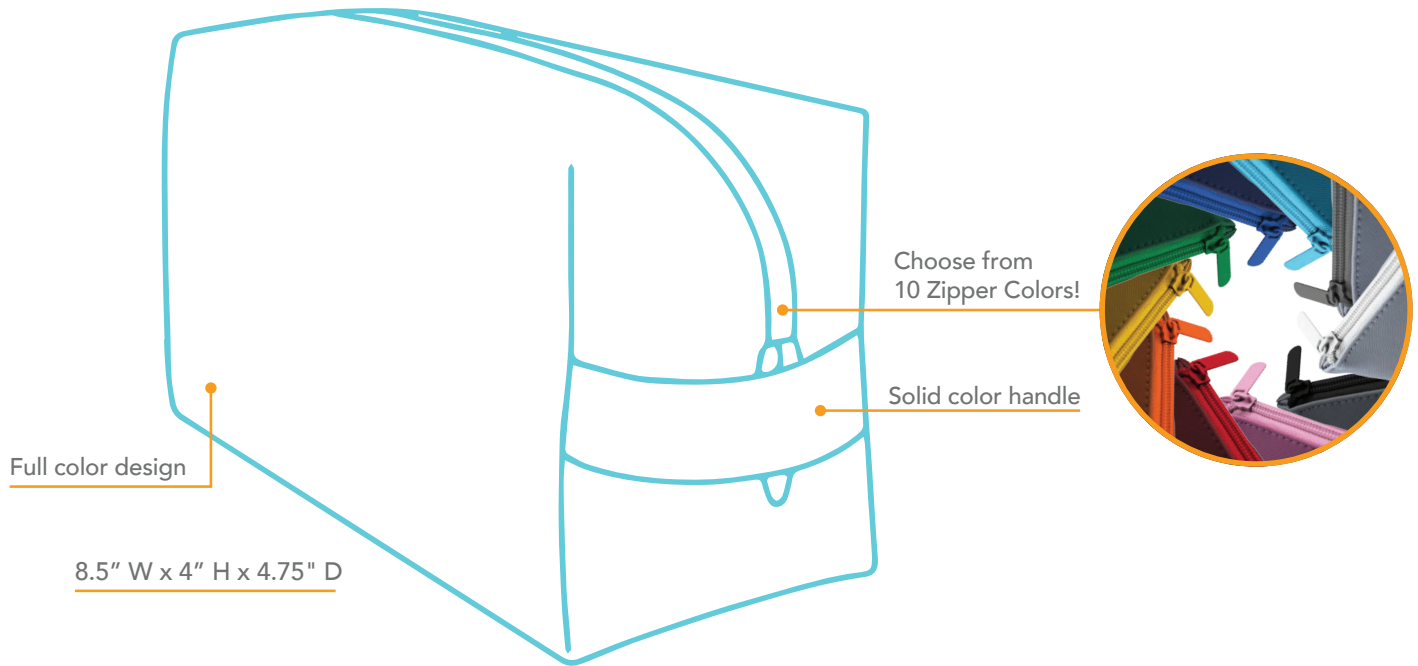

LVL Full Color Vegan Leather Dopp Kit

INCLUDES PREMIUM LINING
AND SOLID COLOR HANDLE

PRODUCTION
TIME

MINIMUM
ORDER

FULL
COLOR

PRODUCTION TIME 18 DAYS (up to 2500 qty)

LVL Full Color Vegan Leather Dopp Kit

BASE PRICE (R)

QTY	250	500	1000	2500	5000	10000
LVL DOPP KIT	10.33	9.08	8.67	8.50	8.00	7.28
PRODUCTION TIME	18 WORKING DAYS				25 WD	25 WD

Base price includes: Full color, full bleed 8.5 x 4 x 4.75 vegan leather dopp bag with solid handle, black polyester lining and your choice of 10 zipper colors, individually polybagged