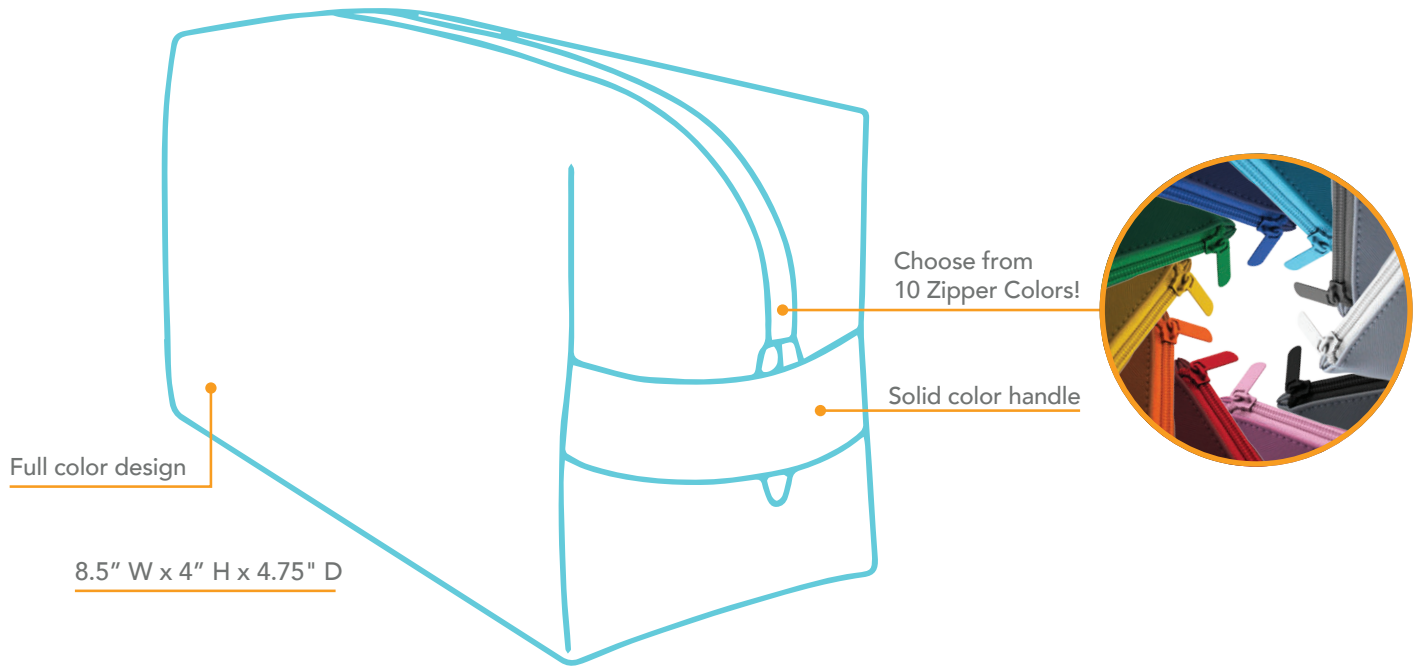

## BASE PRICE (R)

QTY	250	500	1000
<b>LVL DOPP KIT</b>	<b>11.65</b>	<b>10.00</b>	<b>9.58</b>

Base price includes: Full color, full bleed 8.5" x 4" x 4.75" vegan leather dopp bag with solid handle, black polyester lining and your choice of 10 zipper colors. Bulk packaged.