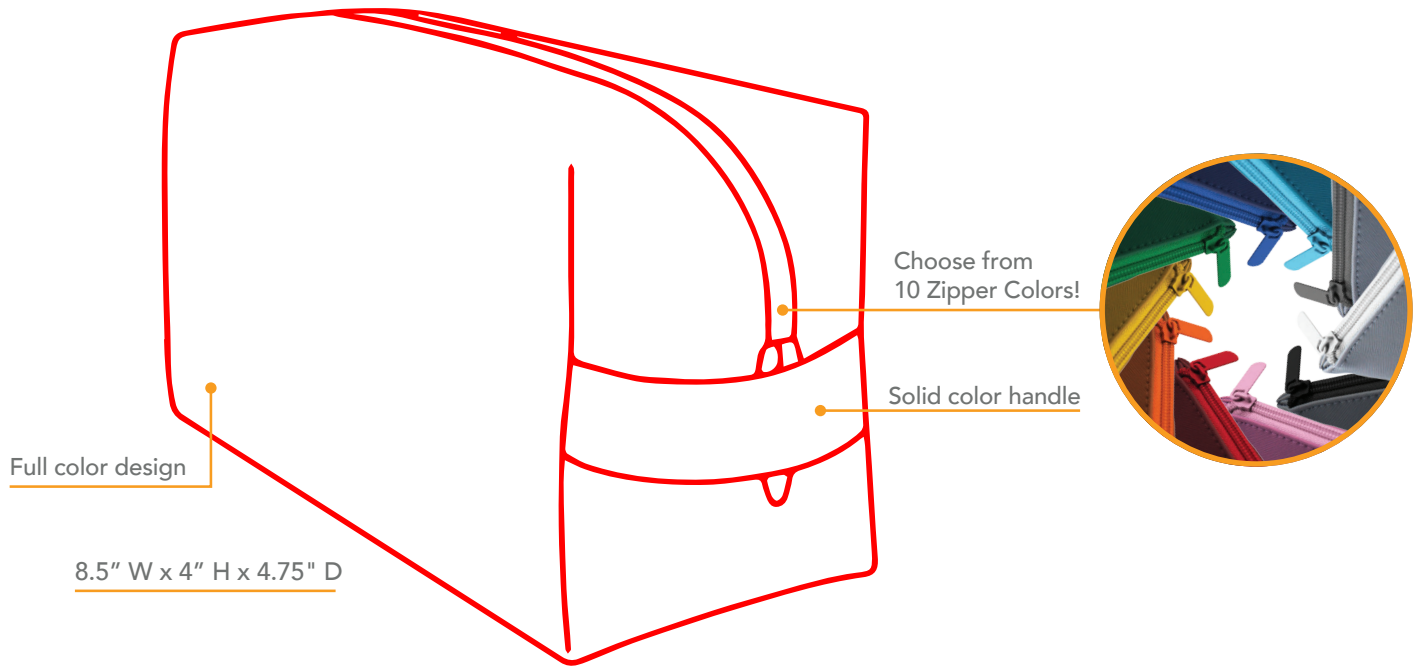

LVL Full Color Vegan Leather Dopp Kit

INCLUDES PREMIUM LINING
AND SOLID COLOR HANDLE

PRODUCTION
TIME

MINIMUM
ORDER

FULL
COLOR

PRODUCTION TIME 18 DAYS

LVL Full Color Vegan Leather Dopp Kit

BASE PRICE (R)

QTY	250	500	1000
LVL DOPP KIT	11.65	10.00	9.58

Base price includes: Full color, full bleed 8.5" x 4" x 4.75" vegan leather dopp bag with solid handle, black polyester lining and your choice of 10 zipper colors. Bulk packaged.