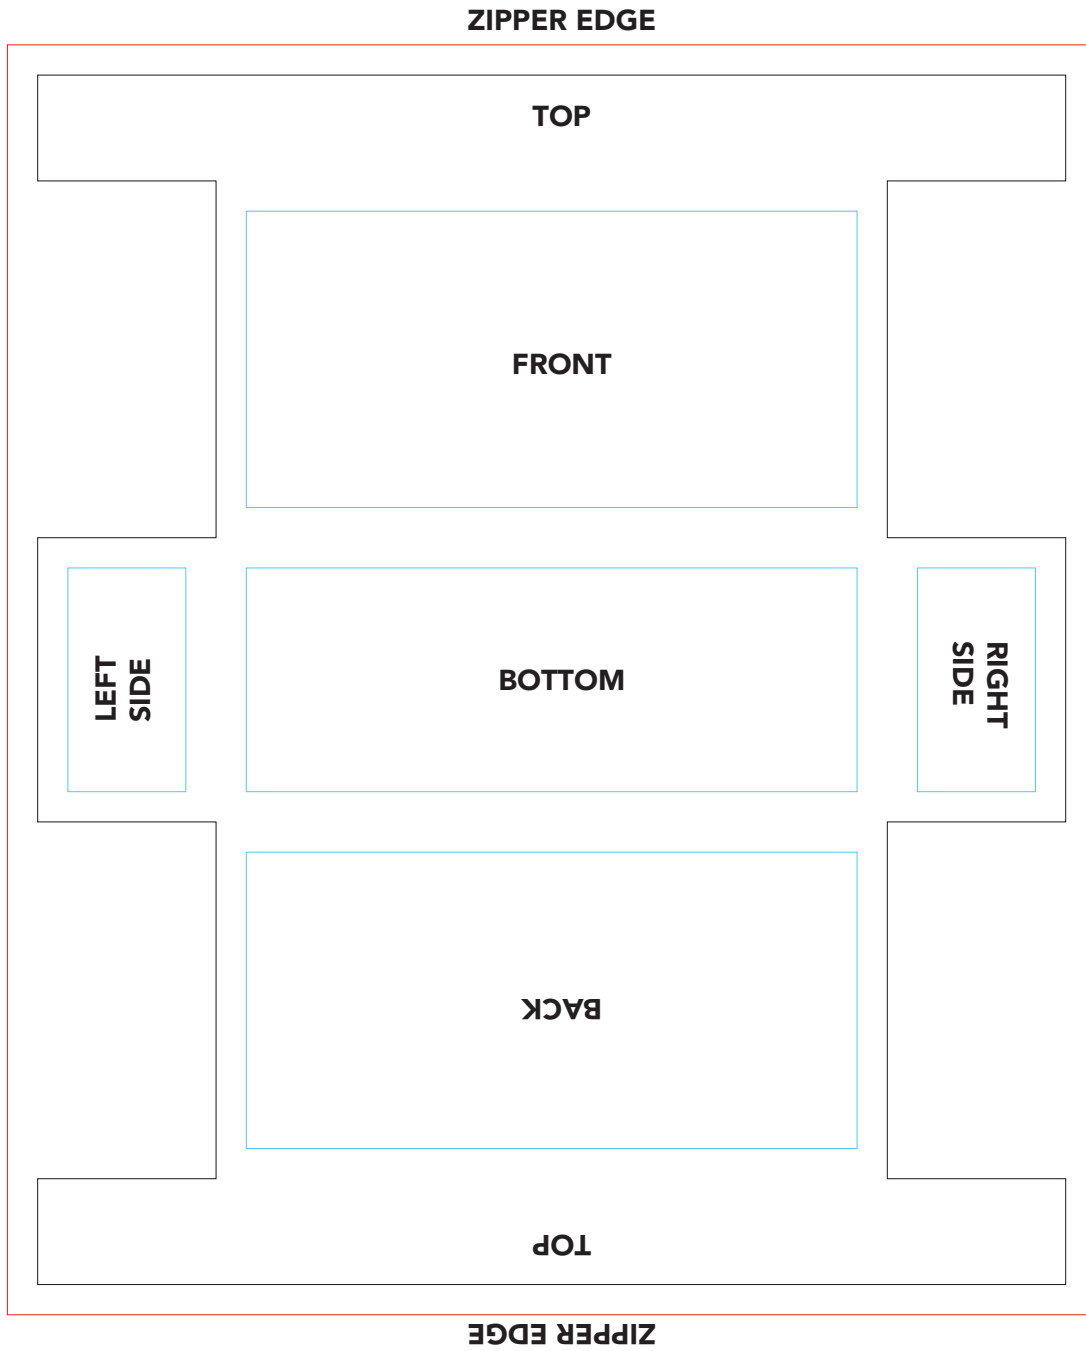

# LVL DOPP KIT

## FLAT Artwork Layout

NOTE: Art shown at 40% of actual size

Blue line marks artwork safe zone

All artwork must bleed to red line

Black line marks fold line - Stitch placement is not shown

SIDE HANDLE COLOR  
PMS XXX C