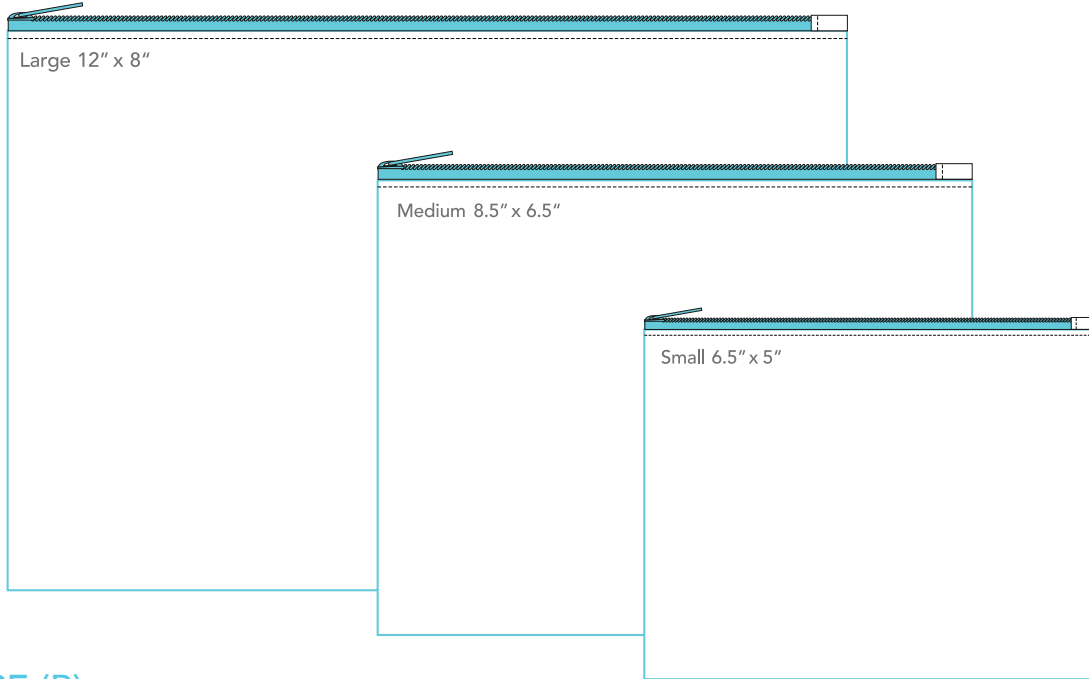

# LVL Full Color Vegan Leather Flat Pouches

18  
DAYS

PRODUCTION  
TIME

250  
PIECES

MINIMUM  
ORDER

CMYK

FULL  
COLOR

PREMIUM  
ADD ONS

ADD BLACK OR  
WHITE LINING

DIFFERENT DESIGN  
ON FRONT & BACK

**PRODUCTION TIME 18 DAYS** (up to 2500 qty)

## BASE PRICE (R)

QTY	250	500	1000	2500	5000	10000
LVL SMALL FLAT POUCH	5.68	4.81	4.38	4.09	3.92	3.67
LVL MEDIUM FLAT POUCH	7.56	6.56	6.02	5.75	5.52	5.08
LVL LARGE FLAT POUCH	9.41	8.66	8.32	8.11	7.97	7.63
PRODUCTION TIME	18 WORKING DAYS				25 WD	25 WD

## ADD-ONS (R)

QTY	250	500	1000	2500	5000	10000
ADD BLACK OR WHITE LINING	1.36	1.25	1.17	1.08	0.99	0.95
DIFFERENT DESIGN ON BACK	1.10	1.00	0.90	0.80	0.70	0.40

Production time: 18 working days (up to 2500 quantity)