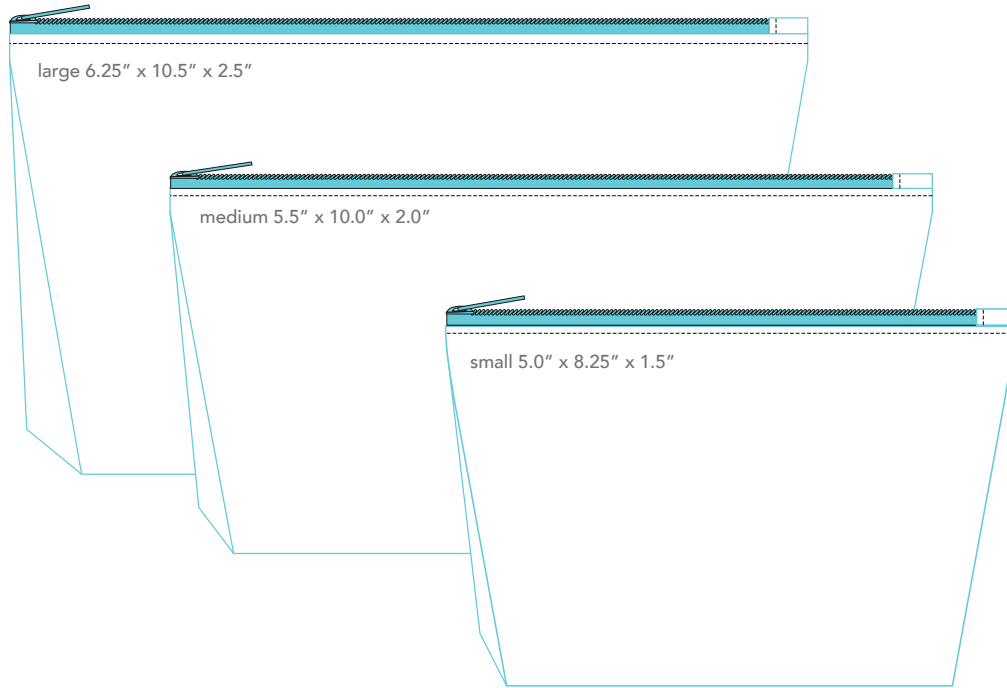

LVL Full Color Vegan Leather Gusset Pouches

18
DAYS
PRODUCTION TIME

250
PIECES
MINIMUM ORDER

FULL COLOR

CHOOSE FROM
10 ZIPPER COLORS

ADD BLACK OR
WHITE LINING

PRODUCTION TIME 18 DAYS (up to 2500 qty)

LVL Full Color Vegan Leather Gusset Pouches

BASE PRICE (R)

QTY	250	500	1000
LVL SMALL GUSSET POUCH	6.58	5.25	4.75
LVL MEDIUM GUSSET POUCH	7.75	7.08	6.67
LVL LARGE GUSSET POUCH	8.17	7.48	7.08

Base price includes: Full color, full bleed vegan leather pouch with your choice of 10 metal zipper colors. Bulk packaged.

ADD-ONS (R)

QTY	250	500	1000
ADD BLACK OR WHITE LINING	1.36	1.25	1.17

Production time: 18 working days (up to 2500 quantity)

Rush Production: 15 working days (up to 2500 quantity) + 10% of total cost (when available)

Standard Packaging: Small - 250 pcs/carton, 1 carton = 34 lbs. Medium - 250 pcs/carton, 1 carton = 45 lbs. Large - 125 pcs/carton, 1 carton = 30 lbs

Preproduction sample: \$100 (V) + 14 working days

All production times are quoted delivered to FOB 19125