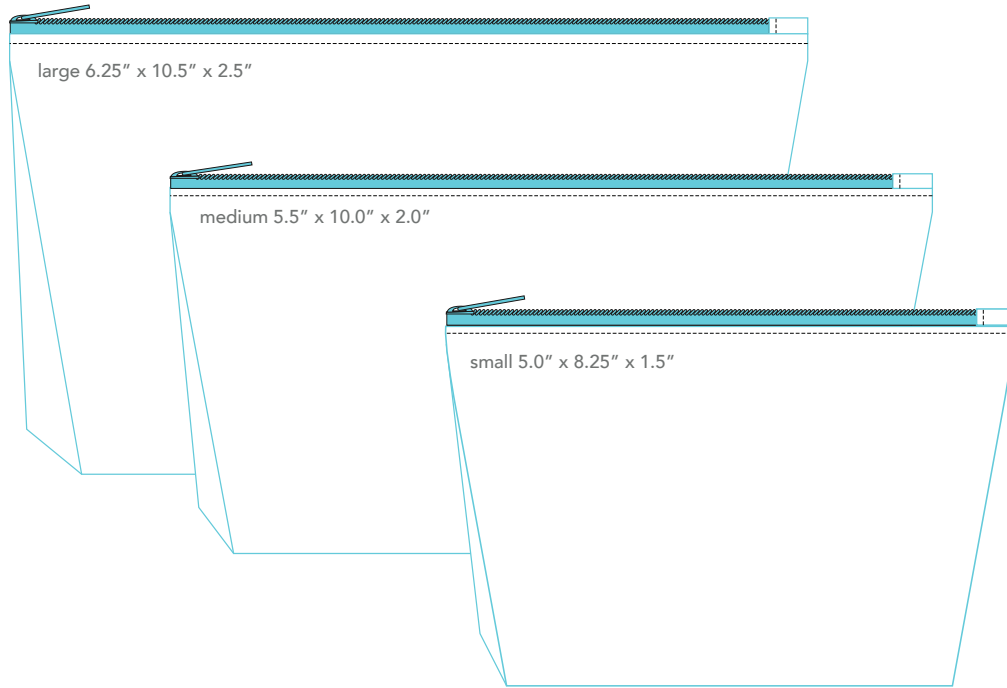

LVL Full Color Vegan Leather Gusset Pouches

PRODUCTION TIME

MINIMUM ORDER

FULL COLOR

CHOOSE FROM 10 ZIPPER COLORS

ADD BLACK OR WHITE LINING

PRODUCTION TIME 16 DAYS (up to 2000 qty)

LVL Full Color Vegan Leather Gusset Pouches

BASE PRICE (R)

QTY	250	500	1000
LVL SMALL GUSSET POUCH	6.58	5.25	4.75
LVL MEDIUM GUSSET POUCH	7.75	7.08	6.67
LVL LARGE GUSSET POUCH	8.17	7.48	7.08

Base price includes: Full color, full bleed vegan leather pouch with your choice of 10 metal zipper colors. Bulk packaged.

ADD-ONS (R)

QTY	250	500	1000
ADD BLACK OR WHITE LINING	1.36	1.25	1.17

Production time: 16 working days (up to 2000 quantity)

Rush Production: 12 working days (up to 2000 quantity) + 10% of total cost (when available)

Standard Packaging: Small - 250 pcs/carton, 1 carton = 34 lbs. Medium - 250 pcs/carton, 1 carton = 45 lbs. Large - 125 pcs/carton, 1 carton = 30 lbs

Preproduction sample: \$100 (V) + 14 working days

All production times are quoted delivered to FOB 19125