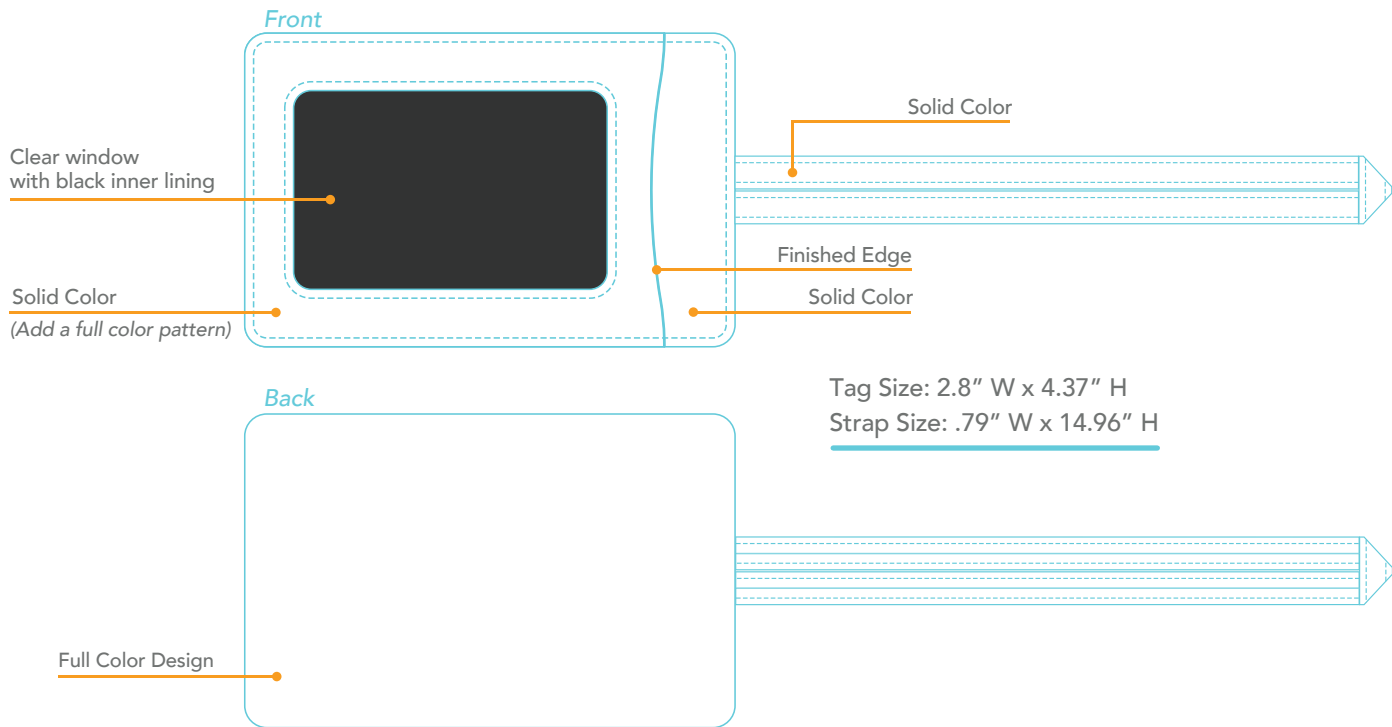

# LVL Full Color Vegan Leather Luggage Tag

PRODUCTION TIME

MINIMUM ORDER

FULL COLOR

PREMIUM  
ADD ONS

ADD PATTERN ON WINDOW FRAME

BUSINESS CARD INSERT

PRODUCTION TIME 22 DAYS

# LVL Full Color Vegan Leather Luggage Tag

## BASE PRICE (R)

QTY	250	500	1000	2500	5000	10000
<b>LVL LUGGAGE TAG</b>	<b>5.75</b>	<b>5.32</b>	<b>4.92</b>	<b>4.62</b>	<b>4.48</b>	<b>4.22</b>

Base product includes: Vegan leather luggage tag with solid color strap and clear TPU window. Full color, full bleed printing on back, solid color printing on front. Individually polybagged