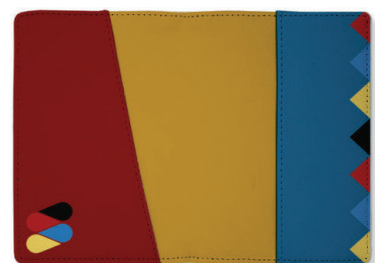

LVL Full Color Vegan Leather Passport Cases

18
DAYS

PRODUCTION
TIME

250
PIECES

MINIMUM
ORDER

CMYK

FULL
COLOR

PRODUCTION TIME 18 DAYS (up to 2500 qty)

LVL Full Color Vegan Leather Passport Cases

Outside

Full Color Design

Inside

Full Color Design

Solid Color

Full Color Design

BASE PRICE (R)