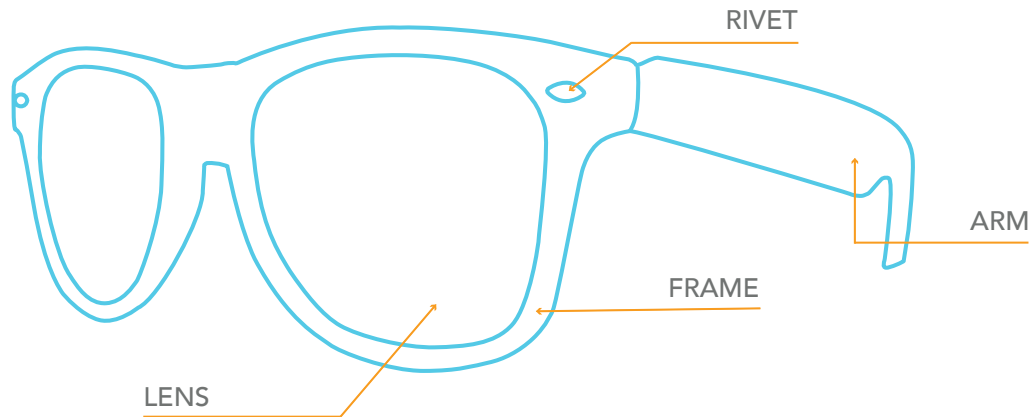

MALIBU SUNGLASSES

See website
for more details.

**PRODUCTION
TIME**

**MINIMUM
ORDER**

**PANTONE
MATCHED**

PREMIUM ADD ONS

Full-Color Front of
Frame Decoration

Metallic Lenses

Full-Color Pouch

Full-Color Arm
Decoration

PRODUCTION TIME 16 DAYS

MALIBU SUNGLASSES

BASE PRICE (R)

QTY	250	500	1000
SOLID COLOR FRAME	4.73	3.45	3.23
TWO TONE FRAME	5.14	3.65	3.40
INNER/OUTER FRAME	5.94	4.05	3.75
TRANSLUCENT FRAME	5.25	3.71	3.43
TORTOISESHELL FRAME	5.49	3.83	3.57
DIPPED STEMS FRAME	5.07	3.79	3.43
WOODGRAIN FRAME	5.49	3.83	3.57
TWO COLOR GRADIENT FRAME	5.59	3.88	3.57

Base Price includes: Frame selection with 4 color imprint on both temples, UV 400 tinted lenses and sturdy metal hinges. Individual polybagged.

PREMIUM ADD-ONS INCLUDE:

- Screenprinted or Premium Full Color decoration on front of frames & inside/outside arms
- Custom Lens Printing • Metallic Lenses • Premium Matte or Rubberized Soft Touch frame finish
- Custom Full Color or Screenprinted Pouches

Standard Preproduction Sample: \$120 (V) + 10 working days; Up to 7 colors: \$250 (V) + 12 WD; Premium full color: \$500 (V) + 12 WD

All production times are quoted delivered to FOB 19125

ASK HOW YOU CAN SAVE WITH SEA SHIPPING