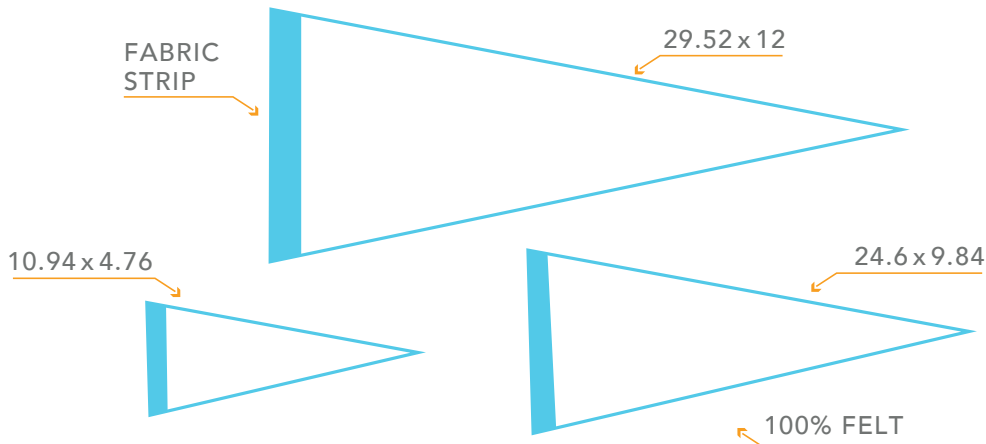

Double-Sided Printing

PRODUCTION TIME 16 DAYS

PENNANTS

SINGLE SIDE BASE PRICING (R)

QTY	250	500	1000	2500	5000	10000
SMALL 10.94" X 4.76" PENNANT	2.43	1.62	1.41	1.06	0.94	0.77
MEDIUM 24.6" X 9.84" PENNANT	3.82	3.01	2.69	2.41	2.22	2.04
LARGE 29.52" X 12" PENNANT	5.15	4.41	3.68	3.37	2.98	2.87

Base Price Includes: Full-color, single sided printed felt pennant flag with fabric on square edge

DOUBLE SIDED BASE PRICING (R)

QTY	250	500	1000	2500	5000	10000
SMALL 10.94" X 4.76" PENNANT	3.52	2.33	2.02	1.53	1.38	1.12
MEDIUM 24.6" X 9.84" PENNANT	4.81	3.78	3.37	3.02	2.78	2.50
LARGE 29.52" X 12" PENNANT	6.82	5.60	4.66	4.22	3.73	3.60

Base Price Includes: Full-color, double sided printed felt pennant flag with fabric on square edge

ADD-ONS (R)

QTY	250	500	1000	2500	5000	10000
INDIVIDUAL POLYBAG	0.49	0.33	0.33	0.31	0.31	0.32
ADD VARSITY TABS	1.05	0.75	0.72	0.68	0.65	0.58
SINGLE COLOR IMPRINT ON FABRIC STRIP	0.37	0.25	0.18	0.17	0.17	0.15
ADD FABRIC STRIP TO REVERSE SIDE (MD & LRG ONLY)	0.37	0.25	0.18	0.17	0.17	0.15