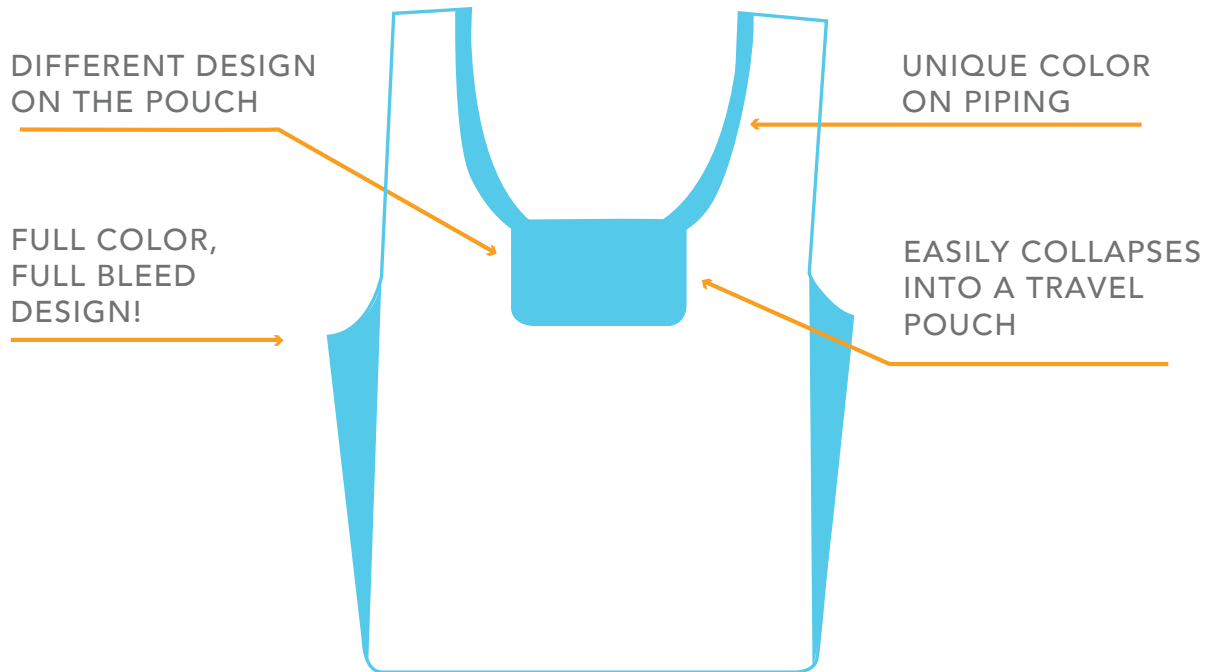

POP! PACK

COLLAPSIBLE BAG

BASE PRICE (R)

QTY	250	500	1000	2500	5000	10000
POP! PACK	9.35	8.39	7.97	7.59	6.97	6.43

Base Price includes: 26x16x6" collapsible bag made of 100% ripstop nylon. Pop! Pack has a custom full color full bleed imprint with the same design on front and back of bag and full - color, full bleed imprint with the same design on both gussets and white piping. Bag comes folded into a custom full color full bleed sewn-in pouch with same design on front and back of pouch with "Pop! Pack" sew-in tag.

ADD-ONS (R)

QTY	250	500	1000	2500	5000	10000
CUSTOM SEW-IN TAG	1.10	0.66	0.55	0.44	0.40	0.26
FULL COLOR HANG TAG	0.92	0.66	0.55	0.44	0.40	0.26
INDIVIDUAL POLY BAG	0.44	0.33	0.33	0.26	0.22	0.13
PMS MATCHED PIPING	1.08	0.66	0.55	0.48	0.44	0.44
REMOVE POUCH (INDIVIDUALLY POLYBAGGED)	-0.33	-0.33	-0.33	-0.33	-0.33	-0.33

Production Time: Up to 1000qty 13 working days, up to 5000qty 16 working days, up to 10000qty 18 working days.

Rush Production Available: Reduced by 1-2 Working Days + 10% of total order cost (when available)

Packaging Specs: 250 pieces/carton. 1 carton = avg. 30lbs

Preproduction sample: $120 (V) + 10 working days

All production times are quoted delivered to FOB 19125

ASK HOW YOU CAN SAVE WITH SEA SHIPPING

ASI: 45657 / PPAI: 564497

*All pricing subject to change. Please confirm with your Pop! Sales representative prior to placing any order.