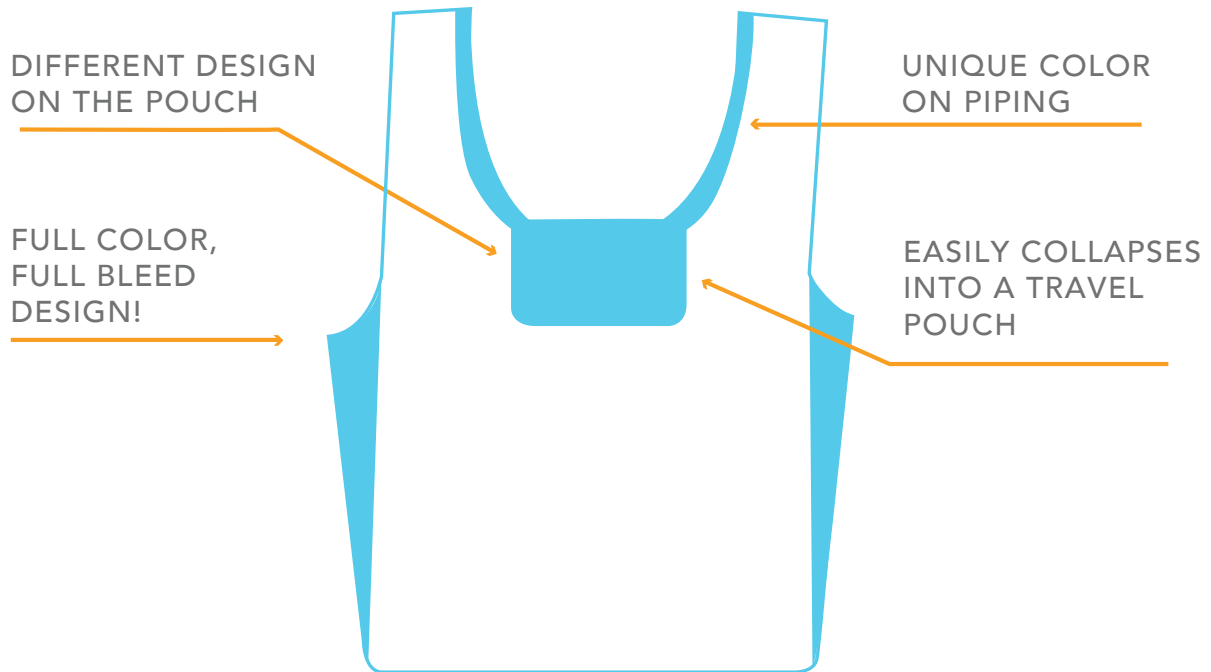

POP! PACK

COLLAPSIBLE BAG

**PRODUCTION
TIME**

**MINIMUM
ORDER**

**FULL
COLOR**

PREMIUM ADD ONS

Add a Custom Tag

PMS Matched Piping

Custom Woven Tag

PRODUCTION TIME 13 DAYS

POP! PACK

COLLAPSIBLE BAG

BASE PRICE (R)

QTY	250	500	1000	2500	5000	10000
POP! PACK	9.35	8.39	7.97	7.59	6.97	6.43

Base Price includes: 26x16x6" collapsible bag made of 100% ripstop nylon. Pop! Pack has a custom full color full bleed imprint with the same design on front and back of bag and full - color, full bleed imprint with the same design on both gussets and white piping. Bag comes folded into a custom full color full bleed sewn-in pouch with same design on front and back of pouch with "Pop! Pack" sew-in tag.