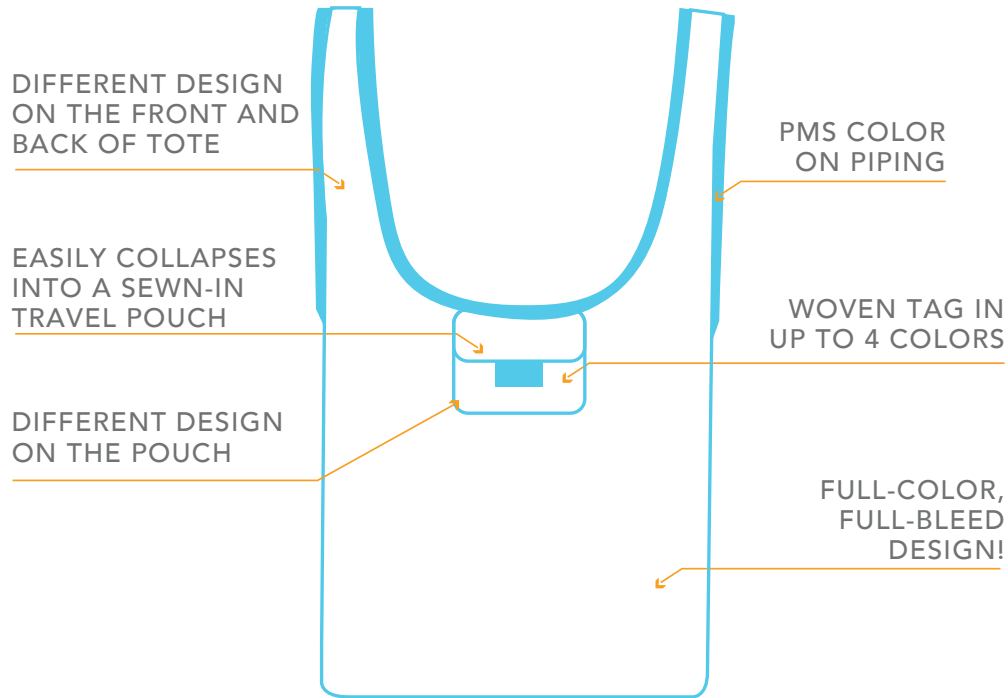

POP! TOTE

Interested in a larger bag? Check out the Pop! Pack

BASE PRICE (R)

QTY	250	500	1000	2500	5000	10000
POP! TOTE	7.09	6.42	5.70	5.44	5.08	5.05

Base Pricing includes: 25" x 13.5" collapsible bag made of 100% ripstop nylon with full-color, full-bleed imprint (same design front and back), white piping, comes folded into 4" x 3.75" full-color, full-bleed sewn-in pouch (same design front and back) with "Pop! Tote" sew-in tag.

ADD-ONS (R)

QTY	250	500	1000	2500	5000	10000
CUSTOM SEW-IN TAG	0.70	0.60	0.50	0.40	0.36	0.24
FULL COLOR HANG TAG	0.70	0.60	0.50	0.40	0.36	0.24
INDIVIDUAL POLY BAG	0.34	0.30	0.30	0.24	0.20	0.12
PMS MATCHED PIPING	0.82	0.50	0.42	0.37	0.33	0.33
REMOVE POUCH (INDIVIDUALLY POLYBAGGED)	-0.15	-0.15	-0.15	-0.15	-0.15	-0.15

Production Time: Up to 1000qty 13 working days, up to 5000qty 16 working days, up to 10000qty 18 working days.

Rush Production Available: Reduced by 1-2 Working Days + 10% of total order cost (when available)

Packaging Specs: 500 pieces / carton, 1 carton avg. 34 lbs

Stock Preproduction sample: $120 (V) + 10 working days

All production times are quoted delivered to FOB 19125

ASK HOW YOU CAN SAVE WITH SEA SHIPPING

ASI: 45657 / PPAI: 564497

*All pricing subject to change. Please confirm with your Pop! Sales representative prior to placing any order.