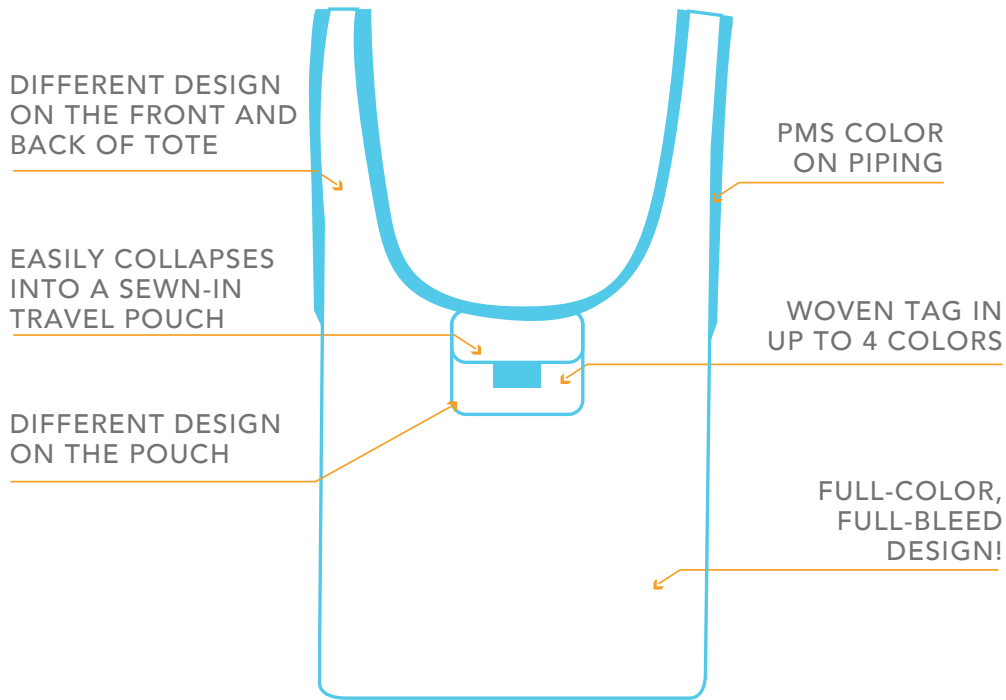

POP! TOTE

COLLAPSIBLE BAG

Interested in a larger bag? Check out the Pop! Pack

BASE PRICE (R)

QTY	250	500	1000
POP! TOTE	7.08	6.33	5.67

Base Pricing includes: 24.5" x 13.25" collapsible bag made of 100% ripstop polyester with full color full bleed imprint, white piping, comes folded into a full color, full bleed sewn-in pouch.

ADD-ONS (R)

QTY	250	500	1000
CUSTOM SEW-IN TAG	1.42	0.83	0.55
FULL COLOR HANG TAG	0.92	0.66	0.55
INDIVIDUAL POLY BAG	0.44	0.33	0.33
PMS MATCHED PIPING	1.08	0.66	0.55
UPGRADE TO RPET MATERIAL	1.33	1.10	1.00
REMOVE POUCH (INDIVIDUALLY POLYBAGGED)	-0.15	-0.15	-0.15

Production Time: Up to 1000qty 13 working days, up to 5000qty 16 working days, up to 10000qty 18 working days.

Rush Production Available: Reduced by 1-2 Working Days + 10% of total order cost (when available)

Packaging Specs: 500 pieces / carton, 1 carton avg. 33 lbs

Stock Preproduction sample: $120 (V) + 10 working days

All production times are quoted delivered to FOB 19125

ASK HOW YOU CAN SAVE WITH SEA SHIPPING

ASI: 45657 / PPAI: 564497

*All pricing subject to change. Please confirm with your Pop! Sales representative prior to placing any order.