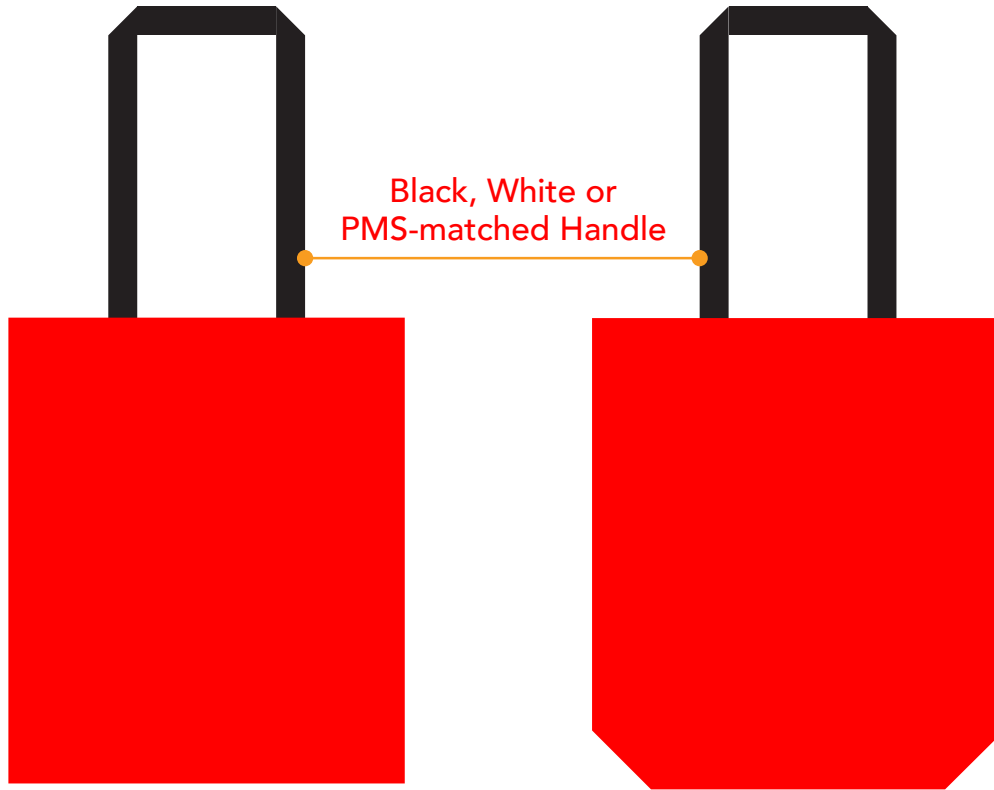

RECYCLED CANVAS TOTE

PRODUCTION
TIME

MINIMUM
ORDER

FULL
COLOR

PREMIUM ADD ONS

Full Color Hang Tag

Pantone-Matched Handle

Custom Woven Tag

PRODUCTION TIME 20 DAYS

RECYCLED CANVAS TOTE

Made from 150g of post consumer plastic.

BASE PRICE (R)

QTY	250	500	1000
FLAT RECYCLED TOTE	12.50	12.17	11.67
GUSSETED RECYCLED TOTE	14.33	13.57	12.92

Base price includes: 100% Post-Consumer Recycled Polyester canvas tote bag, Full color imprint on front/back of tote, choice of white or black cotton webbing handle (25.98"x1"), bulk packaging.