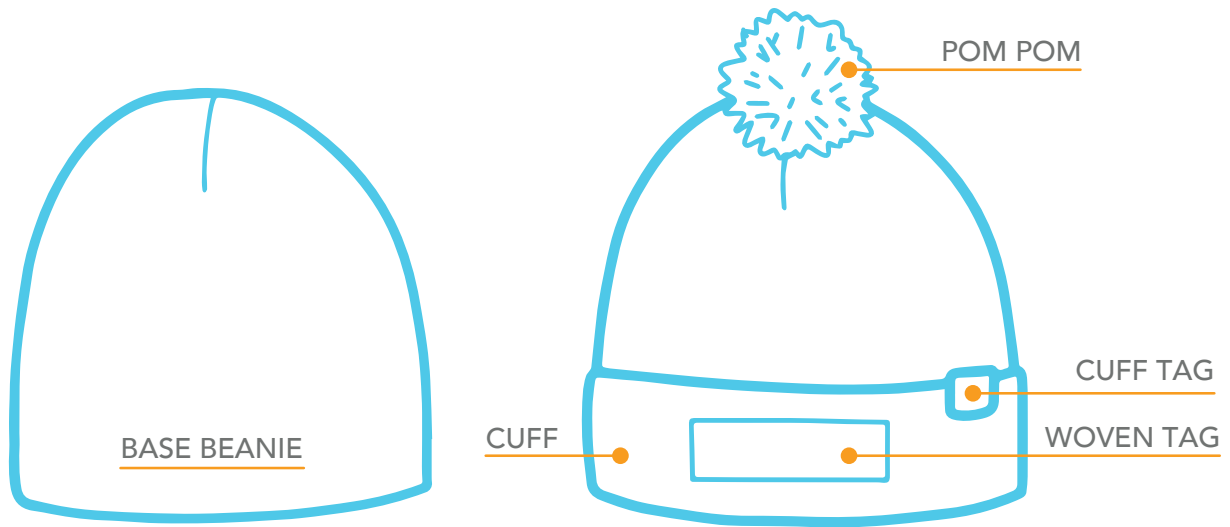

SAVER SOLID BEANIES

Choose from 14 Stock Colors
shipped in just 18 working days!

18
DAYS
PRODUCTION
TIME

250
PIECES
MINIMUM
ORDER

14
STOCK
COLORS

PREMIUM ADD-ONS:

ADD POM POM

ADD CUFF

ADD CUSTOM
HANG TAG

SAVER SOLID BEANIES

QTY	250	500	1000
SAVER SOLID BEANIE	10.65	8.63	8.08

Base Price Includes: 8.5" acrylic beanie in your choice of 5 stock colors with choice of up to 5 square inches of embroidery (up to 8 stock colors) or woven tag (up to 7 sq. in. / 5 stock colors), and bulk packaging.