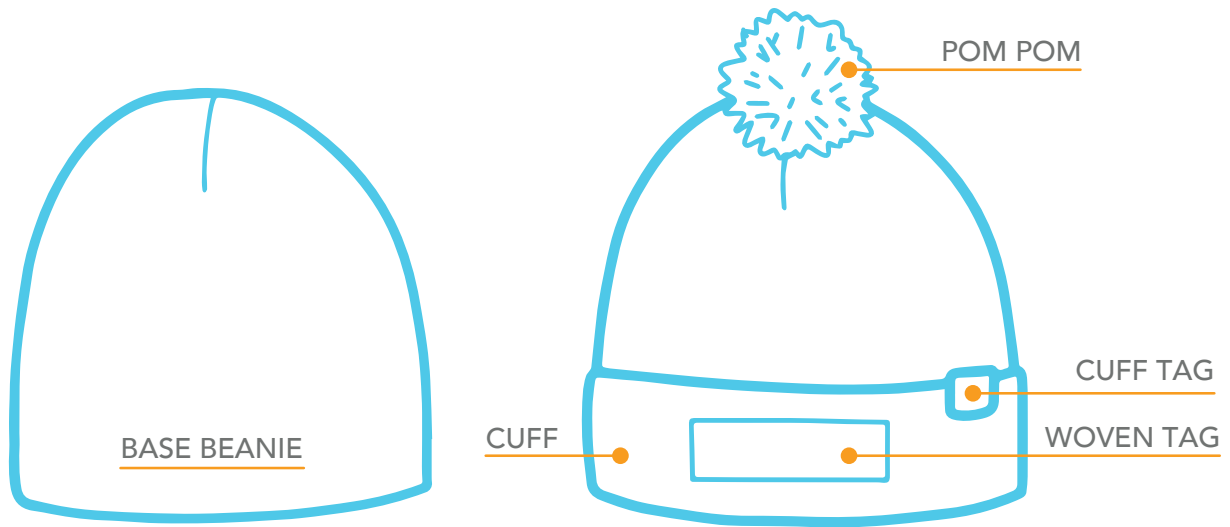

PREMIUM ADD-ONS:

ADD POM POM

ADD CUFF

ADD CUSTOM
HANG TAG

SAVER SOLID BEANIES

QTY	250	500	1000
SAVER SOLID BEANIE	10.65	8.63	8.08

Base Price Includes: 8.5" acrylic beanie in your choice of 5 stock colors with choice of up to 5 square inches of embroidery (up to 8 stock colors) or woven tag (up to 7 sq. in. / 5 stock colors), and bulk packaging.

ADD-ONS (R)

QTY	250	500	1000
ADD POM POM	1.08	0.92	0.77
ADD CUFF	1.33	1.08	0.92
FULL COLOR HANG TAG	1.08	0.60	0.60
INDIVIDUAL POLYBAG	0.36	0.28	0.28

LIMITED ADD-ONS* (R)

*To keep our production times as fast as possible, Saver Solid Beanies can only be customized with ONE of these decoration methods.